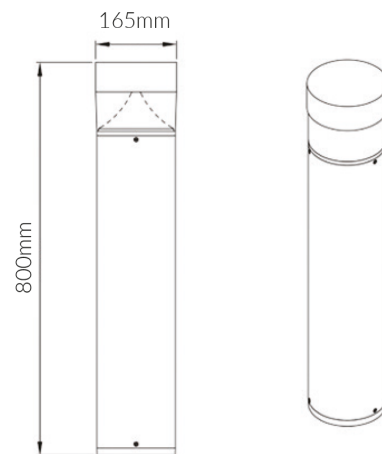

Vibe 8W LED 300 Series Warm White Black Bollard Light

Product Specifications

Luminaire efficacy	77 lm/W
SKU	VBLBO-300-4-30
Product Series	VBLBO-300-SERIES
Light Colour	Warm White
Wattage	8 W
Lumen output	619 lm
IP rating	54
Colour Temperature	3000 K
CRI	80
Beam Angle	265 Degrees
Trim colour	Black
Diameter	165 mm
Height	800 mm
Lifespan	50000 Hours
Warranty	3 Years
Shatterproof	Shatterproof
Lamp Type	LED
Material	Die-Cast Aluminium
LED source	OSRAM
Weatherproof	Weatherproof
Input voltage	240 Volt AC 50HZ
Diffuser	Clear
Wiring method	Hardwire

Dimensional Drawings

Photometric information available upon request