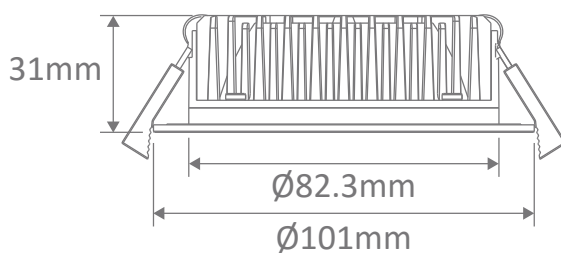

### Specification Features

Input Voltage:	240V AC
Power (W):	10W
IP rating (IP):	44*
Lumens (lm):	Warm White 3000K - 700lm Neutral White 4000K - 750lm White 5700K - 800lm
LED type:	SMD
CCT:	3000K - 4000K - 5700K (Switchable)
CRI:	≥80
Beam angle (°):	90°
Dimmable:	Yes**
Lifespan (hrs):	50,000hrs
Cutout (Ø):	Ø90-95mm

### Diagrams / Additional

**Ø90mm Cutout**

Item No.	Variant	Colour Temp
TEK-10-WHT-TRIO	20440	TRIO
TEK-10-BLK-TRIO	20620	TRIO
TEK-10-SCH-TRIO	20442	TRIO