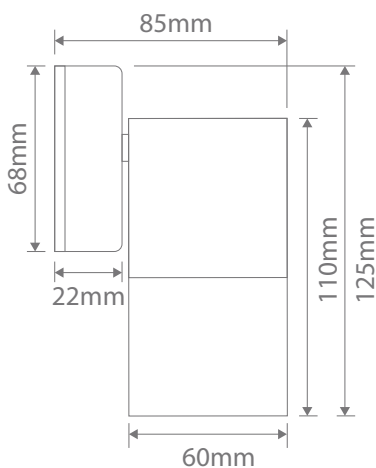

Diagrams / Additional

Copper