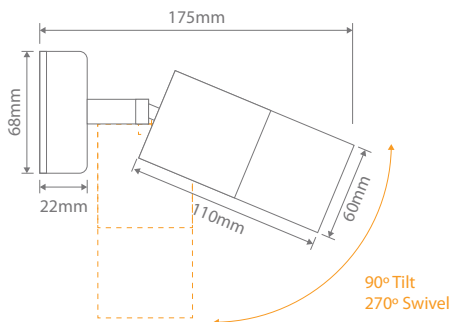

Diagrams / Additional

Item No.	Variant	Colour
SHADOW-1LT-ADJ	49045	316 Stainless Steel
	49044	Copper
	49041	Black
	49042	White
	49043	Titanium Silver