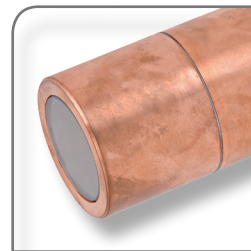

SHADOW-1LT-ADJ

Single Adjustable Wall Light

Description

The SHADOW Series 1 Light Adjustable Wall Light offers a durable weatherproof solution to lighting up areas where ambient lighting is required.

Available in solid finishes (316 Stainless Steel and Copper), Anodised Titanium Silver Aluminium and Powder coated Aluminium (Textured Black and White).

Suits a GU10 lamp (not included). Backed by a 2 Year Warranty.

Copper

Black

White

Titanium Silver

Specification Features

Input Voltage:	240V
Power (W):	35W Max
IP rating (IP):	65
Tilt & Swivel:	90° & 270°
Lamp:	GU10 (Not included)

Diagrams / Additional

Aluminium models

Stainless Steel & Copper models

Item No.	Variant	Colour
SHADOW-1LT-ADJ	49045	316 Stainless Steel
	49044	Copper
	49041	Black
	49042	White
	49043	Titanium Silver