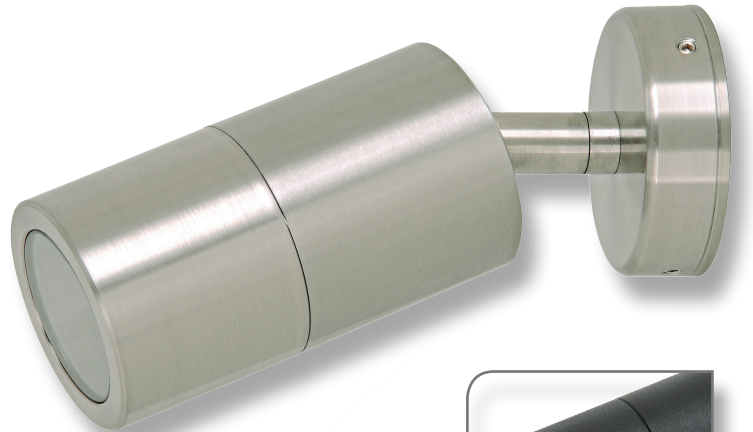

SHADOW-1LT-ADJ

Single Adjustable Wall Light

Description

The SHADOW Series 1 Light Adjustable Wall Light offers a durable weatherproof solution to lighting up areas where ambient lighting is required.

Available in solid finishes (316 Stainless Steel and Copper), Anodised Titanium Silver Aluminium and Powder coated Aluminium (Textured Black and White).

Suits a GU10 lamp (not included). Backed by a 2 Year Warranty.

Copper

Black

White

Titanium Silver

Specification Features

Input Voltage:	240V
Power (W):	35W Max
IP rating (IP):	65
Tilt & Swivel:	90° & 270°
Lamp:	GU10 (Not included)

Diagrams / Additional

Aluminium models

Stainless Steel & Copper models

Item No.	Variant	Colour
SHADOW-1LT-ADJ	49045	316 Stainless Steel
	49044	Copper
	49041	Black
	49042	White
	49043	Titanium Silver