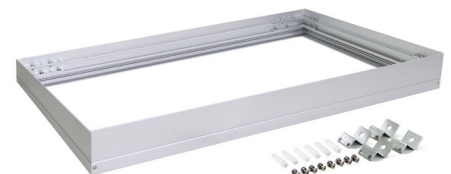

### Description

25W LED Panel light. White frame, opal diffuser. These are ideal as ceiling light for T-BAR ceilings, or by using a plaster recessed frame, ideal as a kitchen light, laundry light, etc. Now with TRIO, the added option of changing the colour temperature output of the panel with a dip switch function attached to the cable of the fitting.

### Specification Features

Input Voltage:	240VAC
Power (W):	25W
IP rating (IP):	44
Lumens (lm):	Warm White 3000K - 2200lm Neutral White 4000K - 2300lm White 5700K - 2350lm
LED type:	High efficiency SMD LED
CCT:	3000K - 4000K - 5700K (Switchable)
CRI:	≥80
Dimmable:	No
Mounting Type:	Recessed into standard grid ceiling or via optional plaster trim kit for plaster board ceilings or via optional wire suspended or surface mounted kit.
Lifespan (hrs):	40,000hrs
Dimensions:	(L) 595mm x (W) 295mm x (H) 10mm

#### LED Panel Frame (Surface Mount Frame)

Product code: SM-KIT306-A  
Order code: 19329  
Colour: Aluminium Anodised

Product code: SM-KIT306-W  
Order code: 19333  
Colour: Satin White

### Description

36W LED Panel light. Natural anodised aluminium frame, opal diffuser. These are ideal as ceiling light for T-Bar ceilings, or by using a plaster recessed frame, ideal as a kitchen light, laundry light, etc. Fully dimmable with Domus dimmer series.