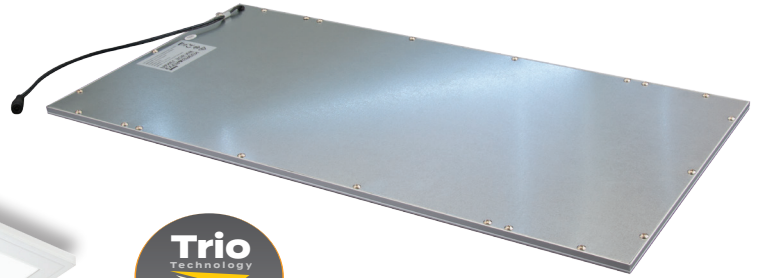

## PANEL-306 WHT TRIO Panel Light

### Description

25W LED Panel light. White frame, opal diffuser. These are ideal as ceiling light for T-BAR ceilings, or by using a plaster recessed frame, ideal as a kitchen light, laundry light, etc. Now with TRIO, the added option of changing the colour temperature output of the panel with a dip switch function attached to the cable of the fitting.

### Specification Features

Input Voltage:	240VAC
Power (W):	25W
IP rating (IP):	44
Lumens (lm):	Warm White 3000K - 2200lm Neutral White 4000K - 2300lm White 5700K - 2350lm
LED type:	High efficiency SMD LED
CCT:	3000K - 4000K - 5700K (Switchable)
CRI:	≥80
Dimmable:	No
Mounting Type:	Recessed into standard grid ceiling or via optional plaster trim kit for plaster board ceilings or via optional wire suspended or surface mounted kit.
Lifespan (hrs):	40,000hrs
Dimensions:	(L) 595mm x (W) 295mm x (H) 10mm

### Description

36W LED Panel light. Natural anodised aluminium frame, opal diffuser. These are ideal as ceiling light for T-Bar ceilings, or by using a plaster recessed frame, ideal as a kitchen light, laundry light, etc. Fully dimmable with Domus dimmer series.