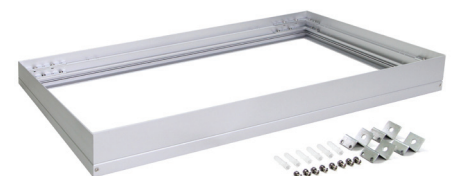

PANEL-306 Panel Light

Description

36W LED Panel light. Natural anodised aluminium frame, opal diffuser. These are ideal as ceiling light for T-Bar ceilings, or by using a plaster recessed frame, ideal as a kitchen light, laundry light, etc. Fully dimmable with Domus dimmer series.

Specification Features

Input Voltage:	240VAC
Power (W):	36W
IP rating (IP):	44
Lumens (lm):	Warm White 3000K - 2200lm Neutral White 4000K - 2300lm White 6000K - 2350lm
LED type:	High efficiency SMD LED
CCT:	3000K - 4000K - 6000K
CRI:	≥80
Dimmable:	Yes*
Mounting Type:	Recessed into standard grid ceiling or via optional plaster trim kit for plaster board ceilings or via optional wire suspended or surface mounted kit.
Lifespan (hrs):	50,000hrs
Dimensions:	(L) 595mm x (W) 295mm x (H) 10mm

* Tested on the Domus dimmer series. May work on other but not tested.

Product code:	PANEL-306-SLR-WW
Order code:	19308
Colour:	Warm White LED 3000K
Product code:	PANEL-306-SLR-NW
Order code:	19307
Colour:	Neutral White LED 4000K
Product code:	PANEL-306-SLR-W
Order code:	19306
Colour:	White LED 6000K

LED Panel Trim (Recessed Plaster Frame)

Product code:	TRIM306-W
Order code:	19325

LED Panel Frame (Surface Mount Frame)

Product code:	SM-KIT306-A
Order code:	19329
Colour:	Aluminium Anodised

Product code:	SM-KIT306-W
Order code:	19333
Colour:	Satin White

Diagrams / Additional