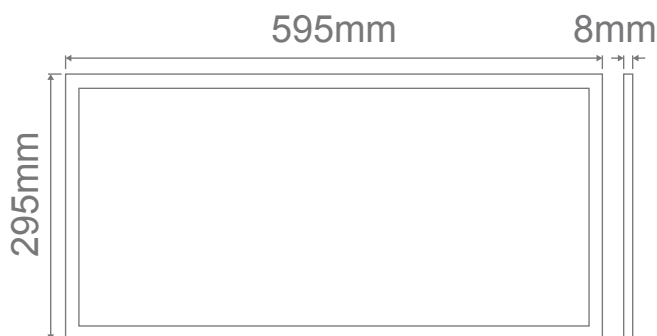

Diagrams / Additional