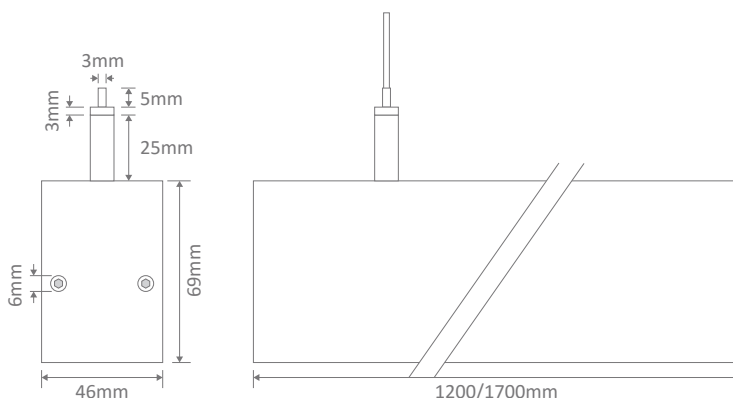

Line-46

1.7M LED Linear Pendant

Description

Introducing the LINE-46 LED Linear Pendant. The LINE-46 wire-suspended Linear Pendant is one of the latest additions into the Domus range of linear pendants.

This pendant is available in 1200mm or 1700mm lengths and it features thick 2mm side walls with aluminium end caps. Finished in clear anodised, powder coated satin white or powder coated matt black finishes are available for that architectural look which is perfect for modern residential or commercial applications.

The LINE-46 linear pendant features a high transmission diffuser with the ability to have flush to the trim or set back depending on the application or look.

Specification Features

- Input Voltage: 240V
- Power (W): 31.2
- IP rating (IP): 20
- Lumens (lm): Warm White 3000K - 4440lm
Neutral White 4000K - 4680lm
White 6500K - 4680lm
- LED type: COB
- CCT: 3000K - 4000K - 6500K
- CRI: ≥80
- Beam angle (°): 120°
- Dimmable: No
- Lifespan (hrs): 50,000hrs

Note: This product is made to order and may have a lead time.

Brushed Aluminium Finish

White Finish

Diagrams / Additional

Item No.	Variant	Colour
LINE-46 Linear Pendant (BLK)	23050	3000K
	23052	4000K
	23054	5000K