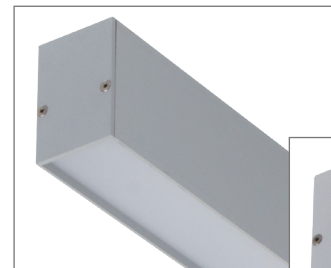

Line-46

1.7M LED Linear Pendant

Description

Introducing the LINE-46 LED Linear Pendant. The LINE-46 wire-suspended Linear Pendant is one of the latest additions into the Domus range of linear pendants.

This pendant is available in 1200mm or 1700mm lengths and it features thick 2mm side walls with aluminium end caps. Finished in clear anodised, powder coated satin white or powder coated matt black finishes are available for that architectural look which is perfect for modern residential or commercial applications.

The LINE-46 linear pendant features a high transmission diffuser with the ability to have flush to the trim or set back depending on the application or look.

Specification Features

- Input Voltage: 240V
- Power (W): 31.2
- IP rating (IP): 20
- Lumens (lm): Warm White 3000K - 4440lm
Neutral White 4000K - 4680lm
White 6500K - 4680lm
- LED type: COB
- CCT: 3000K - 4000K - 6500K
- CRI: ≥80
- Beam angle (°): 120°
- Dimmable: No
- Lifespan (hrs): 50,000hrs

Note: This product is made to order and may have a lead time.

Brushed Aluminium Finish

White Finish

Diagrams / Additional

Item No.	Variant	Colour
LINE-46 Linear Pendant (BLK)	23050	3000K
	23052	4000K
	23054	5000K