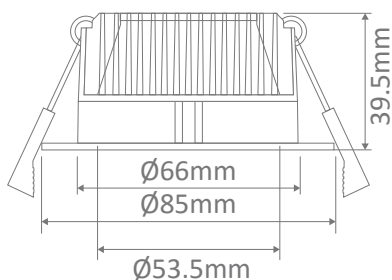

Now with TRIO, the added option of changing the colour temperature output of the downlight with a dip switch at the back of the fitting.

Specification Features

- Input Voltage: 240V AC
- Power (W): 8W
- IP rating (IP): 44*
- Lumens (lm): Warm White 3000K - 700lm
Neutral White 4000K - 750lm
White 5700K - 800lm
- LED type: SMD
- CCT: 3000K - 4000K - 5700K (Switchable)
- CRI: ≥80
- Beam angle (°): 90°
- Dimmable: Yes**
- Lifespan (hrs): 50,000hrs
- Cutout (∅): ∅70-75mm

* IP44 rating is from the underside of the down light once installed into the ceiling.

** Tested on the Domus dimmer series. May work on others but not tested.

Diagrams / Additional

Cutout: ∅70-75mm

Item No.	Variant	Colour Temp
DECO-8-WHT	20410	TRIO
DECO-8-BLK	20411	TRIO
DECO-8-ALU	20412	TRIO