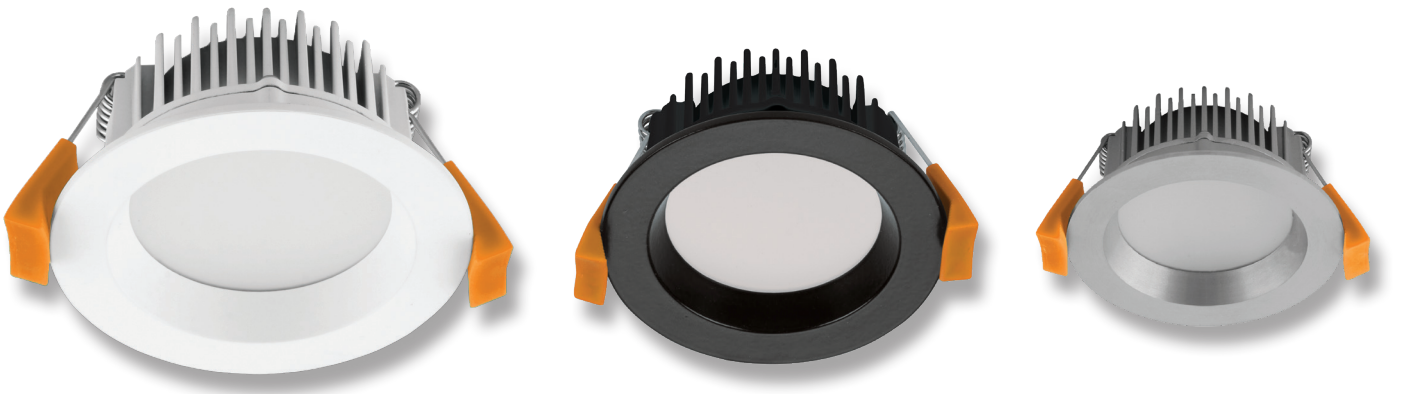

DECO-8-TRIO Fixed LED Downlight

Description

The DECO range of LED downlights have been designed with a deep-set frame to reduce glare from the light source. Featuring a wide light distribution, and with an ultra slim housing, allows for this downlight to be suitable for installations where ceiling space is minimal. Complete with a dimmable LED driver and flex and plug. Fully dimmable with Domus dimmer series.

Now with TRIO, the added option of changing the colour temperature output of the downlight with a dip switch at the back of the fitting.

Specification Features

- Input Voltage: 240V AC
- Power (W): 8W
- IP rating (IP): 44*
- Lumens (lm): Warm White 3000K - 700lm
Neutral White 4000K - 750lm
White 5700K - 800lm
- LED type: SMD
- CCT: 3000K - 4000K - 5700K (Switchable)
- CRI: ≥80
- Beam angle (°): 90°
- Dimmable: Yes**
- Lifespan (hrs): 50,000hrs
- Cutout (∅): ∅70-75mm

* IP44 rating is from the underside of the down light once installed into the ceiling.

** Tested on the Domus dimmer series. May work on others but not tested.

Diagrams / Additional

Cutout: ∅70-75mm

Item No.	Variant	Colour Temp
DECO-8-WHT	20410	TRIO
DECO-8-BLK	20411	TRIO
DECO-8-ALU	20412	TRIO