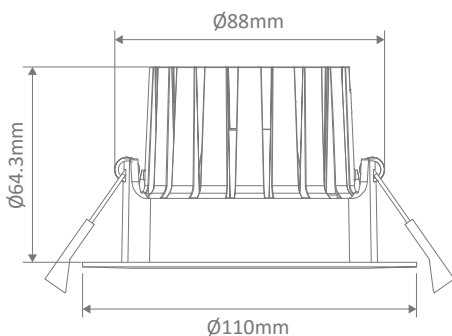

Aqua 13 Fixed LED Downlight

Description

The AQUA Series is a well-designed IP65 downlight range that offers a robust solution to wet areas and outdoor applications through enhanced silicon sealing and moisture protection methods. Features include fixed deep set frame and optic lens diffuser with the choice of a Black or Satin White powder coated finish. Light is provided from a single point COB high performing LED with a perfectly matched 36° or 60° optical reflector. Suitable for bathrooms, or outdoor areas where moisture is a concern. Complete with a fully dimmable LED driver and flex and plug. Backed by our Three Year Replacement Warranty.

Specification Features

- Input Voltage: 240V
- Power (W): 13W
- IP rating (IP): 65
- Lumens (lm): Extra Warm White 2700K - 1130lm
Warm White 3000K - 1130lm
Neutral White 4000K - 1300lm
White 5000K - 1220lm
- LED type: COB
- CCT: 2700K - 3000K - 4000K - 5000K
- CRI: ≥80
- Beam angle (°): 36°/60°
- Dimmable: Yes*
- Lifespan (hrs): 50,000hrs
- Cutout (Ø): Ø90-95mm

* Tested on the Domus dimmer series. May work on others but not tested.

Diagrams / Additional

Cutout: Ø90-95mm

Item No.	Variant	Beam Angle	Colour
AQUA-13-BLK	21232	36°	2700K
	21234	60°	2700K
	21236	36°	3000K
	21238	60°	3000K
	21240	36°	4000K
	21242	60°	4000K
	21244	36°	5000K
AQUA-13-WHT	21246	60°	5000K
	21248	36°	2700K
	21250	60°	2700K
	21252	36°	3000K
	21254	60°	3000K
	21256	36°	4000K
	21258	60°	4000K
21260	36°	5000K	
21262	60°	5000K	