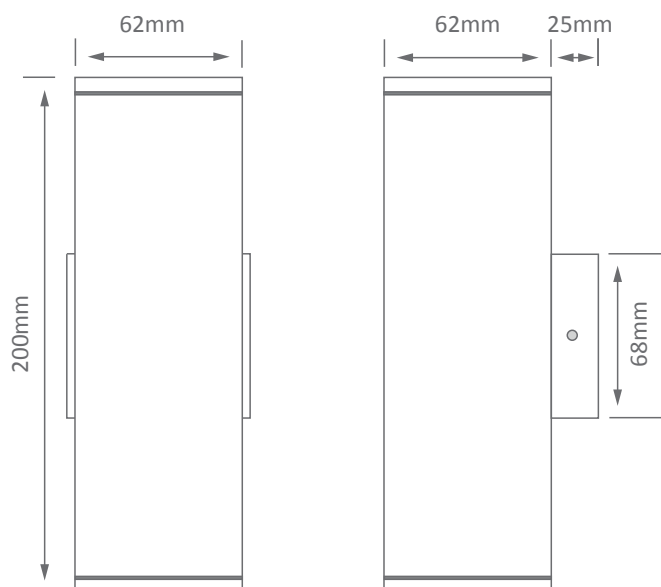

ALPHA-2

Direct/Indirect Wall Light

Description

The ALPHA-2 is a modern, exterior wall-mounted direct/indirect-light exuberating quality, efficiency and performance. Constructed from Pure 6063 Grade Aluminium, and completed with a Natural Clear Anodised Finish, the ALPHA-2 is not only visually appealing, but offers greater resistance to weather exposure. The ALPHA-2 is available with a high-performance 2 x 6W GU10 replaceable lamps (dimmmable*) or without.

Specification Features

Input Voltage: 240V AC
 Power (W): 12W (when supplied with lamps)
 IP rating (IP): 54
 Lumens (lm): Warm White 3000K - 700lm
 White 5000K - 760lm
 LED type: GU10-Sharp COB
 CCT: 3000K - 5000K
 CRI: ≥83
 Beam angle (°): 60°
 Dimmable: Yes*
 Lifespan (hrs): 40,000hrs

* Tested on the Domus dimmer series. May work on others but not tested.

Diagrams / Additional

Order Code: 19402
 Product Code: ALPHA-2-WW
 Colour: Warm White 3000K
 Order Code: 19403
 Product Code: ALPHA-2-W
 Colour: White 5000K
 Order Code: 19397
 Product Code: ALPHA-2
 Colour: Body Only (no lamps)