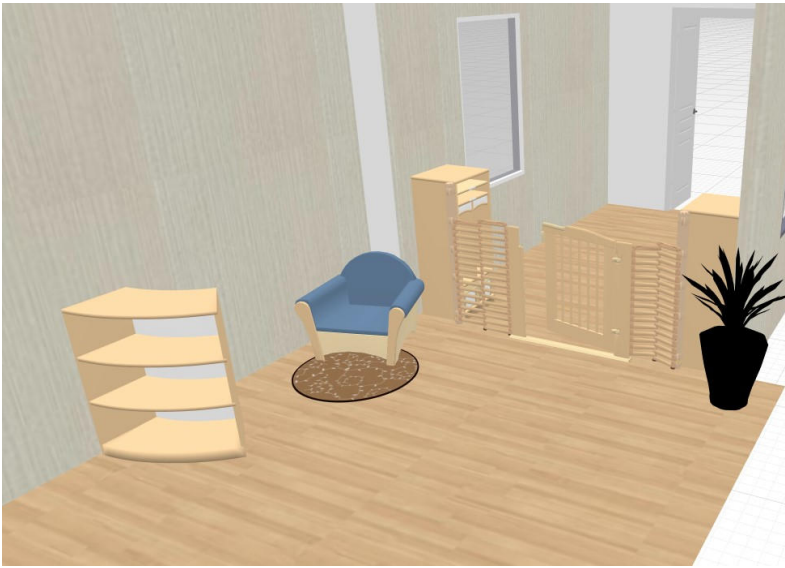

# Toddler Transition Area

In a childcare centre, transitions are inherently a point of stress.

There are the newcomers adjusting to an unfamiliar routine, parents running late, early pickups for illness, appointments, emergencies, etc. So going to the extra effort in designing your transition area -- for comfort and practicality, creating an inviting and durable space -- can really have an impact on your room's overall wellbeing.

Plus, with the increased vigilance for safety and hygiene, clearly defined transition areas are essential.

Here, an awkward generic institutional hallway in an old school is repurposed as an inviting transition area for toddlers that doesn't sacrifice practicality.

Click on the product  
for more details!

SKU	Product	Quantity	Width	Height	Depth
077-f625	Translucent Back Inside Sweep Shelf 29" L x 32" H	1	2' 5"	2' 8"	1' 2"
077-F755	Roomscapes Post 40" H	2	2"	3' 4"	2"
077-A251	Compact Toddler Cubby 2	2	1' 5"	3' 4"	1' 2"
077-F471	Adjustable Narrow Gate	1	5' 4"	2' 8"	7"
077-J641	Child's Arm Chair - Blue	1	2' 5"	1' 11"	1' 10"