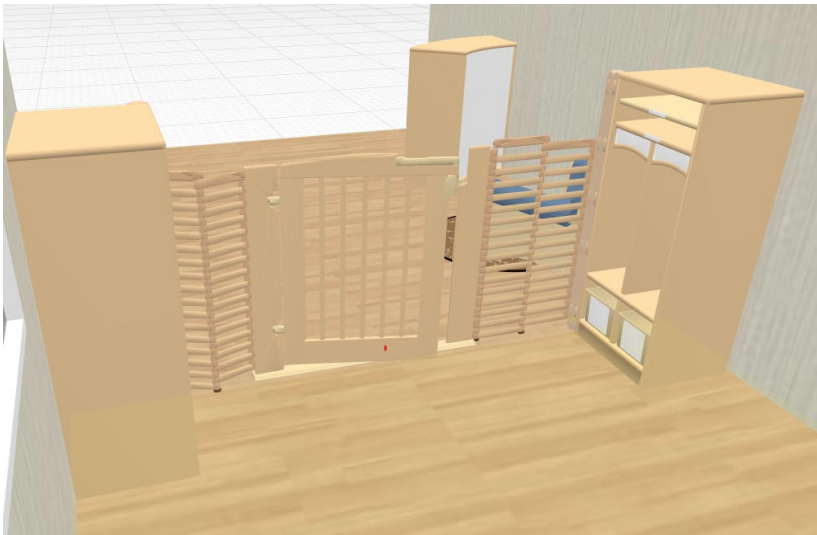

# Toddler Transition Area

In a childcare centre, transitions are inherently a point of stress.

There are the newcomers adjusting to an unfamiliar routine, parents running late, early pickups for illness, appointments, emergencies, etc. So going to the extra effort in designing your transition area -- for comfort and practicality, creating an inviting and durable space -- can really have an impact on your room's overall wellbeing.

Plus, with the increased vigilance for safety and hygiene, clearly defined transition areas are essential.

Here, an awkward generic institutional hallway in an old school is repurposed as an inviting transition area for toddlers that doesn't sacrifice practicality.

Click on the product  
for more details!

SKU	Product	Quantity	Width	Height	Depth
077-f625	Translucent Back Inside Sweep Shelf 29" L x 32" H	1	2' 5"	2' 8"	1' 2"
077-F755	Roomscapes Post 40" H	2	2"	3' 4"	2"
077-A251	Compact Toddler Cubby 2	2	1' 5"	3' 4"	1' 2"
077-F471	Adjustable Narrow Gate	1	5' 4"	2' 8"	7"
077-J641	Child's Arm Chair - Blue	1	2' 5"	1' 11"	1' 10"