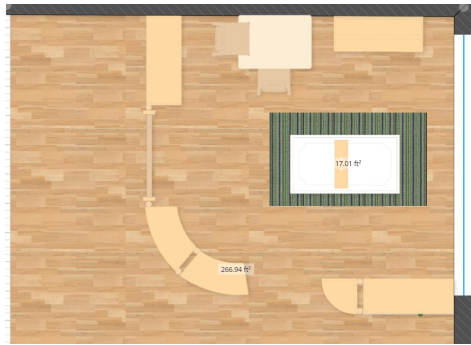

## Preschool

Product name	SKU	Width	Height	Depth	Quantity
<a href="#">Display-It-All with Clear Panel</a>	077-F774	3' 0"	4' 0"	1' 2"	1
<a href="#">Large Sand and Water Table</a>	077-A631	3' 9"	1' 6"	2' 0"	1
<a href="#">Woodcrest Chair - 12" Seat</a>	077-J712	1' 2"	1' 10"	1' 3"	2
<a href="#">Height Adjustable MultiTables 30" L x 22" W x 16" H</a>	077-A911	2' 6"	1' 8"	1' 10"	1
<a href="#">Adjustable Shelf 36" L x 32" H</a>	077-F633	3' 0"	2' 8"	1' 2"	1
<a href="#">Arch 48" H</a>	077-F833	3' 1"	4' 0"	5"	1
<a href="#">Translucent Back Inside Sweep Shelf 29" L x 32" H</a>	077-F629	2' 5"	2' 8"	1' 2"	1
<a href="#">Translucent Back Inside Sweep Shelf 29" L x 24" H</a>	077-F628	2' 5"	2' 0"	1' 2"	1
<a href="#">Roomscapes Post 48" H</a>	077-F756	2"	4' 0"	2"	2
<a href="#">Roomscapes Post 32" H</a>	077-F754	2"	2' 8"	2"	2
<a href="#">Roomscapes Post 24" H</a>	077-F753	2"	2' 0"	2"	2
<a href="#">Translucent Back Shelf 36" L x 24" H</a>	077-F663	3' 1"	2' 0"	1' 2"	1
<a href="#">Corner Shelf 16" H</a>	077-F671	1' 2"	1' 4"	1' 2"	1
<a href="#">Straight fillers</a> (not shown)	077-F751	2.5"	1"	11.5"	4