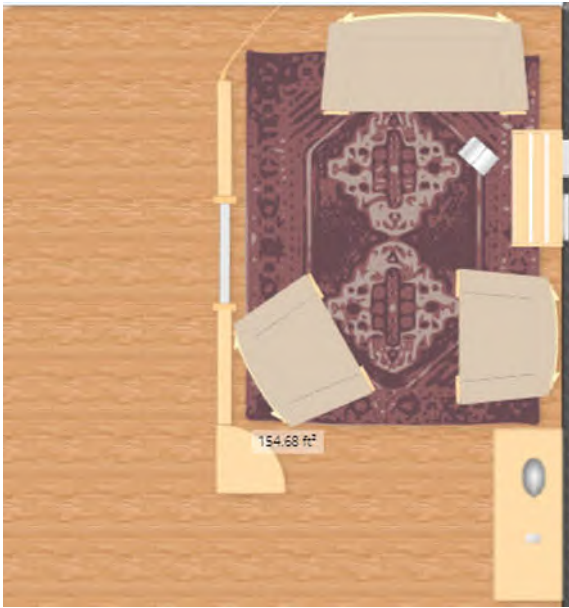

# Pre-School Reading Area

ID	Product name	Quantity
077-F381	<a href="#">Toddler Book Display</a>	1
077-J640	<a href="#">Child's Armchair - Tan</a>	2
077-F665	<a href="#">Fixed Shelf 36L x 32H</a>	1
077-J650	<a href="#">Child's Sofa - Tan</a>	1
077-F673	<a href="#">Corner Shelf 24H</a>	1
077-F906	<a href="#">Clear Short Wave Panel 24" - 32"H</a>	2
077-F826	<a href="#">Arch 32" High</a>	1
077-F904	<a href="#">Radius Panel 24"</a>	1