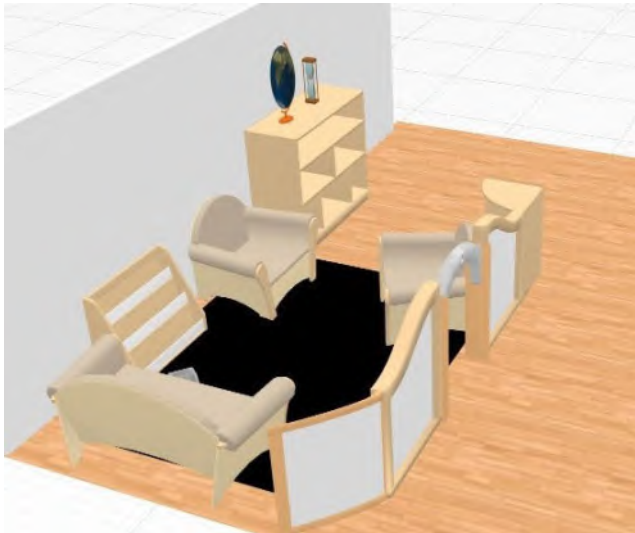

# Pre-School Reading Area

ID	Product name	Quantity
077-F381	<a href="#">Toddler Book Display</a>	1
077-J640	<a href="#">Child's Armchair - Tan</a>	2
077-F665	<a href="#">Fixed Shelf 36L x 32H</a>	1
077-J650	<a href="#">Child's Sofa - Tan</a>	1
077-F673	<a href="#">Corner Shelf 24H</a>	1
077-F906	<a href="#">Clear Short Wave Panel 24" - 32"H</a>	2
077-F826	<a href="#">Arch 32" High</a>	1
077-F904	<a href="#">Radius Panel 24"</a>	1