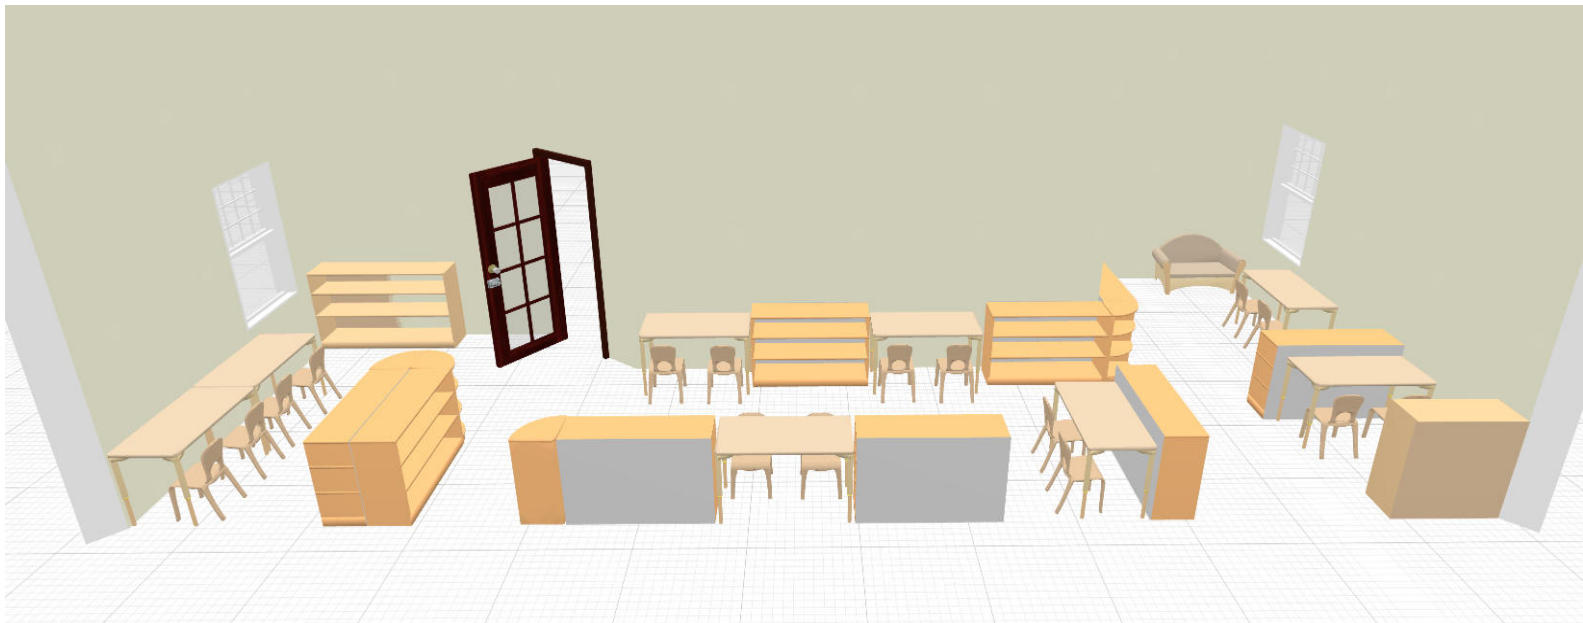

Montessori Primary Room (Ages 3-6)

Louise
KOOL & GALT

Maple wood furniture brings an undeniable sense of grace and warmth to any Montessori classroom. Its graceful curves and natural glow invite children into a nurturing environment designed to foster their growth and development. Designed to seamlessly fit room layouts **Montessori shelving** allows a customized classroom layout to align with the shape of the room.

With robust and beautiful **Classroom tables** featuring thick, high-quality laminate that's UV sealed on all sides, you get not only aesthetics but also durability. These tables boast a wrap-resistant surface that's easy to sanitize, making them perfect for the demands of a busy classroom.

The **Woodcrest chairs** are a perfect match for these tables. Crafted from one-piece multi-ply laminated maple and protected with a child-safe clear finish, they provide a comfortable and ergonomic seating solution. The wide seat and rounded waterfall front promote good posture and encourage healthy circulation.

The **Community Playthings Child's sofa**, fashioned with sturdy hardwood frame and featuring reversible cushions for extended use, provide a cozy retreat within a bustling classroom.

 [Click on the product for more details!](#)