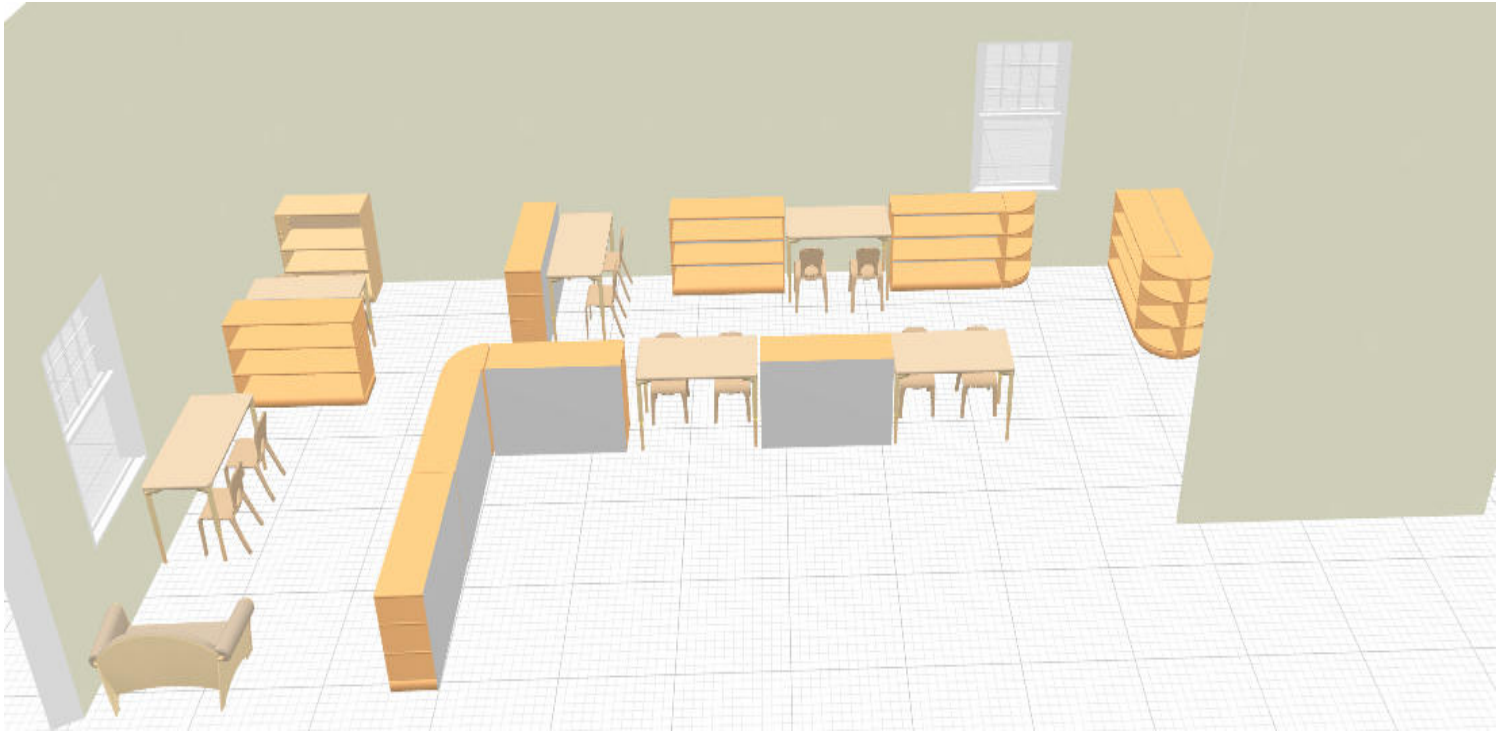

Montessori Primary Room (Ages 3-6)

Louise
KOOL & GALT

Maple wood furniture brings an undeniable sense of grace and warmth to any Montessori classroom. Its graceful curves and natural glow invite children into a nurturing environment designed to foster their growth and development. Designed to seamlessly fit room layouts **Montessori shelving** allows a customized classroom layout to align with the shape of the room.

With robust and beautiful **Classroom tables** featuring thick, high-quality laminate that's UV sealed on all sides, you get not only aesthetics but also durability. These tables boast a wrap-resistant surface that's easy to sanitize, making them perfect for the demands of a busy classroom.

The **Woodcrest chairs** are a perfect match for these tables. Crafted from one-piece multi-ply laminated maple and protected with a child-safe clear finish, they provide a comfortable and ergonomic seating solution. The wide seat and rounded waterfall front promote good posture and encourage healthy circulation.

The **Community Playthings Child's sofa**, fashioned with sturdy hardwood frame and featuring reversible cushions for extended use, provide a cozy retreat within a bustling classroom.

 [Click on the product for more details!](#)