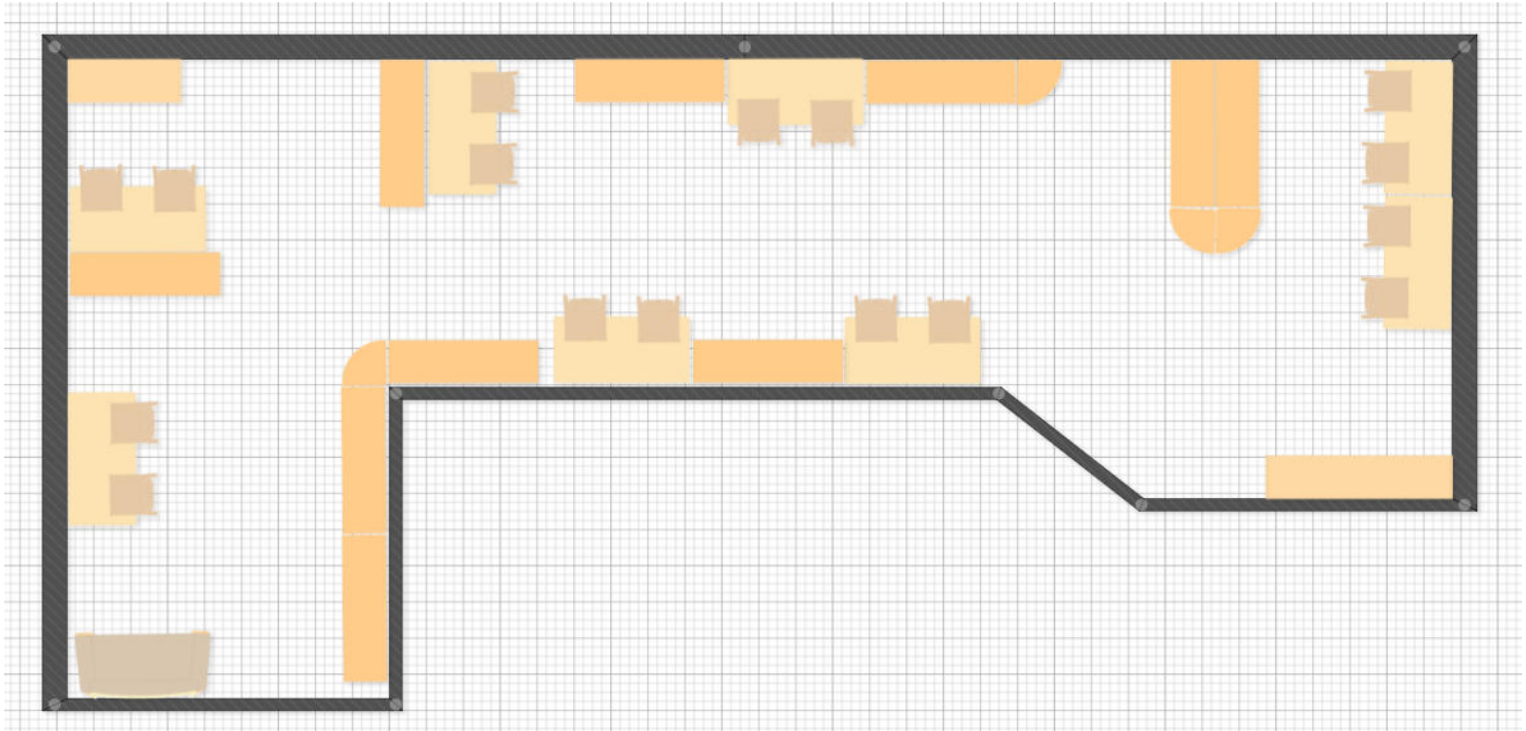

[Click on the product for more details!](#)

Product name	Width	Height	Depth	Quantity
Adjustable Shelf 36L x 32H	3' 0"	2' 8"	1' 2"	1
Montessori 2 shelf - Closed Back	4' 0"	2' 4"	1' 2"	10
Fixed Shelf 60L x 32H	5' 0"	2' 8"	1' 2"	1
Montessori 2 shelf - Corner Shelf	1' 3"	2' 4"	1' 2"	4
Child's Sofa - Tan	3' 8"	1' 11"	1' 10"	1
Height Adjustable MultiTables - 44L x 22W x 24H	3' 8"	2' 0"	1' 10"	8
Woodcrest Chair - 12" Seat	1' 2"	1' 10"	1' 3"	16