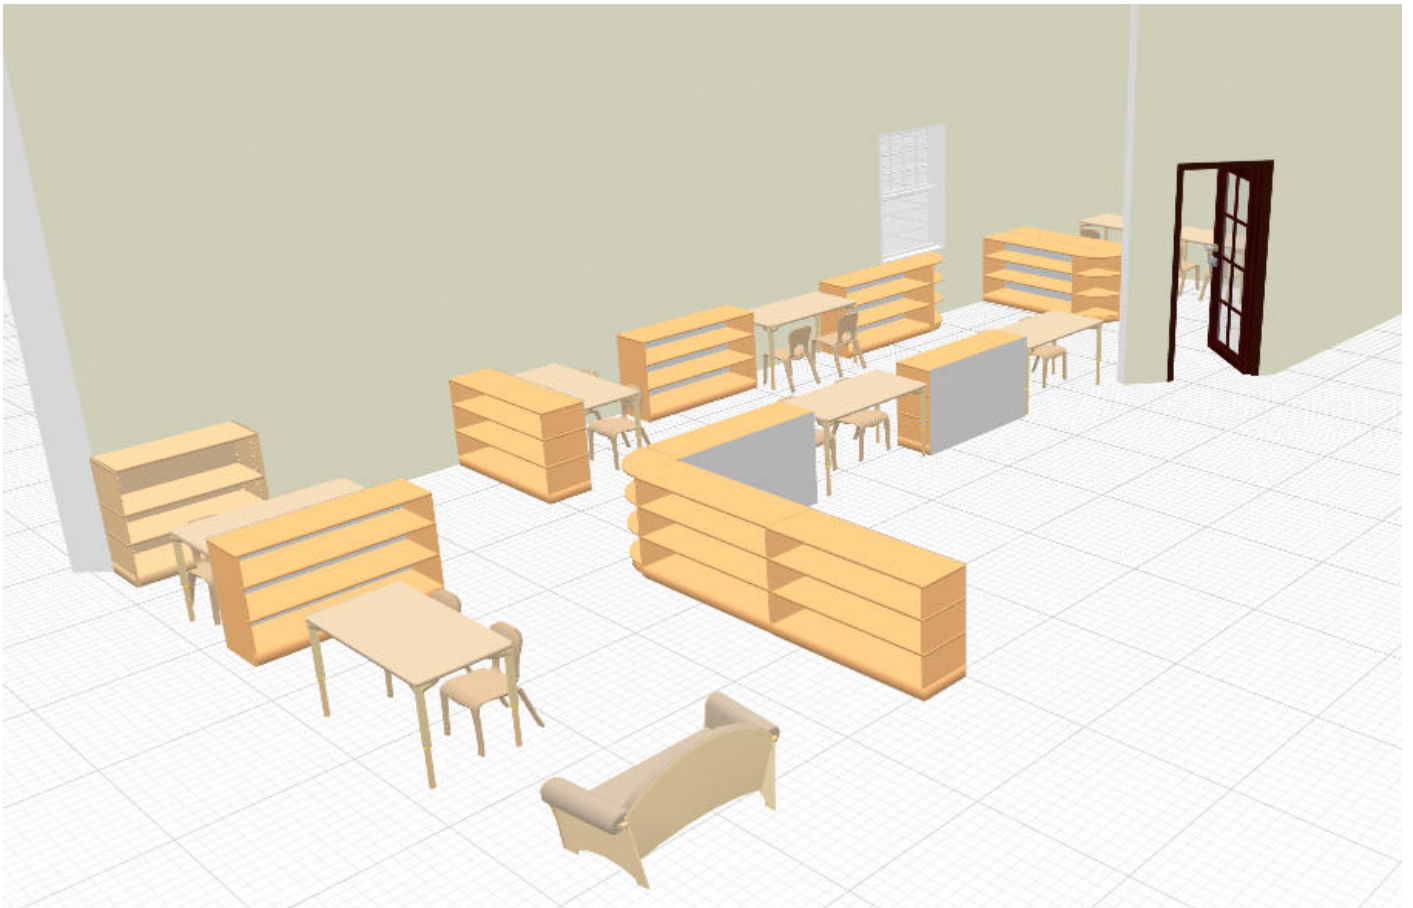

Montessori Primary Room (Ages 3-6)

Louise
KOOL & GALT

Maple wood furniture brings an undeniable sense of grace and warmth to any Montessori classroom. Its graceful curves and natural glow invite children into a nurturing environment designed to foster their growth and development. Designed to seamlessly fit room layouts **Montessori shelving** allows a customized classroom layout to align with the shape of the room.

With robust and beautiful **Classroom tables** featuring thick, high-quality laminate that's UV sealed on all sides, you get not only aesthetics but also durability. These tables boast a wrap-resistant surface that's easy to sanitize, making them perfect for the demands of a busy classroom.

The **Woodcrest chairs** are a perfect match for these tables. Crafted from one-piece multi-ply laminated maple and protected with a child-safe clear finish, they provide a comfortable and ergonomic seating solution. The wide seat and rounded waterfall front promote good posture and encourage healthy circulation.

The **Community Playthings Child's sofa**, fashioned with sturdy hardwood frame and featuring reversible cushions for extended use, provide a cozy retreat within a bustling classroom.

 [Click on the product for more details!](#)