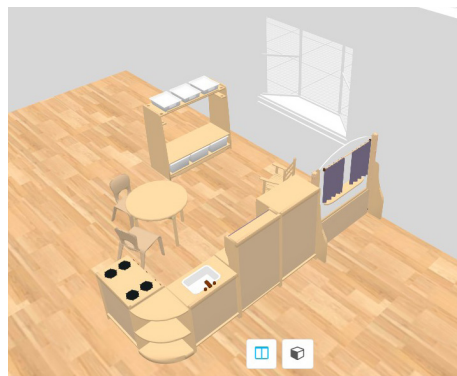

Dramatic Play Area

Preschool

Product name	SKU	Width	Height	Depth	Quantity
Woodcrest Chair - 12" Seat	077-J712	1' 2"	1' 10"	1' 3"	2
Corner Shelf 24" H	077-F673	1' 2"	2' 0"	1' 2"	1
Round Woodcrest Table - 27" W x 20" H	077-C231	2' 3"	1' 8"	2' 3"	1
Woodcrest Stove	077-C361	1' 10"	2' 1"	1' 3"	1
Woodcrest Refrigerator	077-C363	1' 10"	3' 3"	1' 3"	1
Woodcrest Sink	077-C362	1' 10"	2' 1"	1' 3"	1
Woodcrest Cupboard	077-C364	1' 10"	3' 3"	1' 3"	1
Puppet Theater	077-F791	3' 6"	4' 0"	1' 6"	1
Child-Sized Rocking Chair	077-J800	1' 2"	1' 11"	1' 8"	1
Dress-up Unit	077-C705	3' 6"	3' 5"	1' 5"	1
Straight fillers (not shown)	077-F751	2.5"	1"	11.5"	4