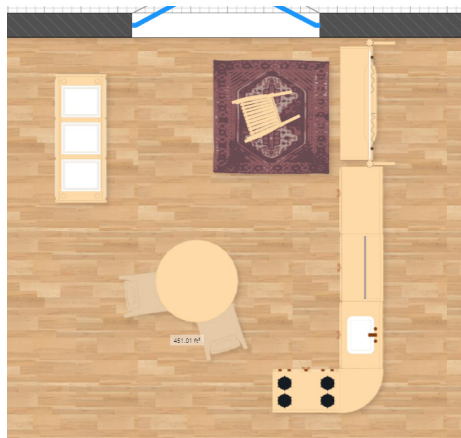

Dramatic Play Area

Preschool

Product name	SKU	Width	Height	Depth	Quantity
Woodcrest Chair - 12" Seat	077-J712	1' 2"	1' 10"	1' 3"	2
Corner Shelf 24" H	077-F673	1' 2"	2' 0"	1' 2"	1
Round Woodcrest Table - 27" W x 20" H	077-C231	2' 3"	1' 8"	2' 3"	1
Woodcrest Stove	077-C361	1' 10"	2' 1"	1' 3"	1
Woodcrest Refrigerator	077-C363	1' 10"	3' 3"	1' 3"	1
Woodcrest Sink	077-C362	1' 10"	2' 1"	1' 3"	1
Woodcrest Cupboard	077-C364	1' 10"	3' 3"	1' 3"	1
Puppet Theater	077-F791	3' 6"	4' 0"	1' 6"	1
Child-Sized Rocking Chair	077-J800	1' 2"	1' 11"	1' 8"	1
Dress-up Unit	077-C705	3' 6"	3' 5"	1' 5"	1
Straight fillers (not shown)	077-F751	2.5"	1"	11.5"	4