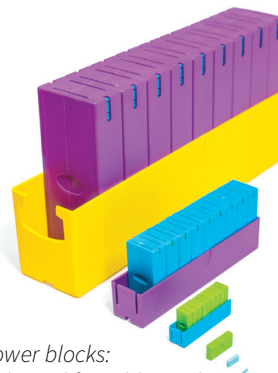

Digi-Block Counter

Inclined place value board – hundreds, tens, ones with self-correcting ejector that allows up to 9 blocks in each place. Plus dry-erase surface, pen and digit display dials.

238-00471	2-Place counter, 6-pack	\$219.99
238-5437	3-place counter - single	\$159.99

Place Value Mat

Laminated mats, sturdy flip cards for Digi-Blocks or other manipulatives.

238-0499	Place Value Mat with Digit Cards - set of 6	\$234.99
238-0382	Decimal Place Value Mat - set of 12	\$269.99

Number Lines

Rubberized surface practically sticks Digiblocks with end tabs preventing them from falling off. One face with 0-30 (or 0-50), with hash marks on reverse for subitizing.

238-0487	0 to 30 - set of 6	\$149.99
238-0488	0 to 50 - set of 6	\$149.99

Power blocks:
Coloured for additional differentiation of value.

Classic:
Opaque blocks, uniform colour.

Digi-Blocks Block-of-1000

The largest holders, they contain ten Blocks-of-100. Includes 1,000 x 1 blocks, 100 x 10 holders, 10 x 100 holders, 1 x 1,000 holder.