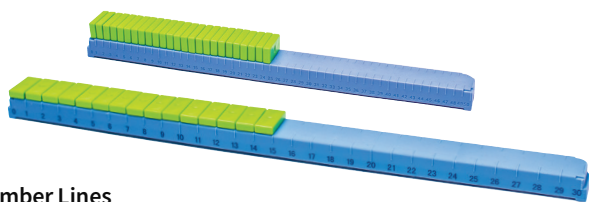

Digi-Blocks are a proven, teacher-tested, hands-on base 10 block learning system for K to Gr. 5+.

Compose and decompose values, the self-correcting "smart box" only closes when there are 10 blocks inside, eliminating recounting or trading. Digi-Blocks instill a profound understanding of number sense fast, elegantly modeling all four arithmetic operations. Digi-Block grows with your students building on previous learning while modeling increasingly sophisticated mathematical topics: place-value, factoring, division, decimals and more.

Digi-Block Counter

Inclined place value board – hundreds, tens, ones with self-correcting ejector that allows up to 9 blocks in each place. Plus dry-erase surface, pen and digit display dials.

238-00471	2-Place counter, 6-pack	\$219.99
238-5437	3-place counter - single	\$159.99

Place Value Mat

Laminated mats, sturdy flip cards for Digi-Blocks or other manipulatives.

238-0499	Place Value Mat with Digit Cards - set of 6	\$234.99
238-0382	Decimal Place Value Mat - set of 12	\$269.99

Number Lines

Rubberized surface practically sticks Digiblocks with end tabs preventing them from falling off. One face with 0-30 (or 0-50), with hash marks on reverse for subitizing.

238-0487	0 to 30 - set of 6	\$149.99
238-0488	0 to 50 - set of 6	\$149.99