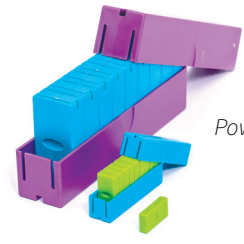

Power blocks:
Coloured for additional differentiation of value.

Classic:
Opaque blocks, uniform colour.

Digi-Blocks Block-of-1000

The largest holders, they contain ten Blocks-of-100. Includes 1,000 x 1 blocks, 100 x 10 holders, 10 x 100 holders, 1 x 1,000 holder.

238-0122C	Power	\$599.99
238-5180	Classic	\$599.99

Classic

Power

Clear Holder - Classic

Clear Holder - Power

Digi-Blocks Block-of-100

Ten Block-of-100 fill the block-of-1000. Includes 100 x 100 unit blocks, 10 x 10-holders and 1 x 100-holder.