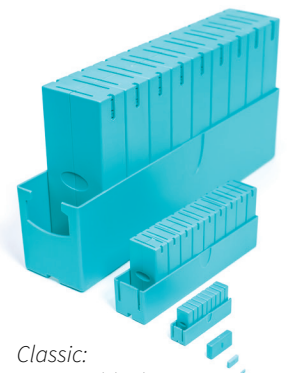

Classic:
Opaque blocks, uniform colour.

Digi-Blocks Block-of-1000

The largest holders, they contain ten Blocks-of-100. Includes 1,000 x 1 blocks, 100 x 10 holders, 10 x 100 holders, 1 x 1,000 holder.

238-0122C	Power	$599.99
238-5180	Classic	$599.99