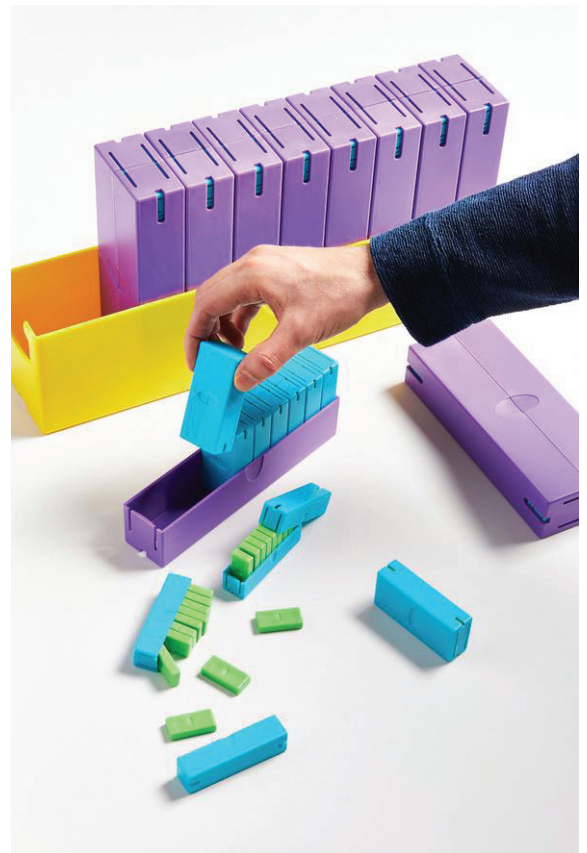

Digi-Blocks

Digi-Blocks are a proven, teacher-tested, hands on base 10 block learning system for K to Gr. 5+.

Compose and decompose values, the self-correcting "smart box" only closes when there are 10 blocks inside, eliminating recounting or trading.

Digi-Blocks instill a profound understanding of number sense fast, elegantly modeling all four arithmetic operations.

Digi-Block grows with your students building on previous learning while modeling increasingly sophisticated mathematical topics: place-value, factoring, division, decimals and more.

Digi-Blocks are a proven, teacher-tested, hands-on base 10 block learning system for K to Gr. 5+.

Compose and decompose values, the self-correcting "smart box" only closes when there are 10 blocks inside, eliminating recounting or trading. Digi-Blocks instill a profound understanding of number sense fast, elegantly modeling all four arithmetic operations. Digi-Block grows with your students building on previous learning while modeling increasingly sophisticated mathematical topics: place-value, factoring, division, decimals and more.

Digi-Block Counter

Inclined place value board – hundreds, tens, ones with self-correcting ejector that allows up to 9 blocks in each place. Plus dry-erase surface, pen and digit display dials.

238-00471	2-Place counter, 6-pack	\$219.99
238-5437	3-place counter - single	\$159.99