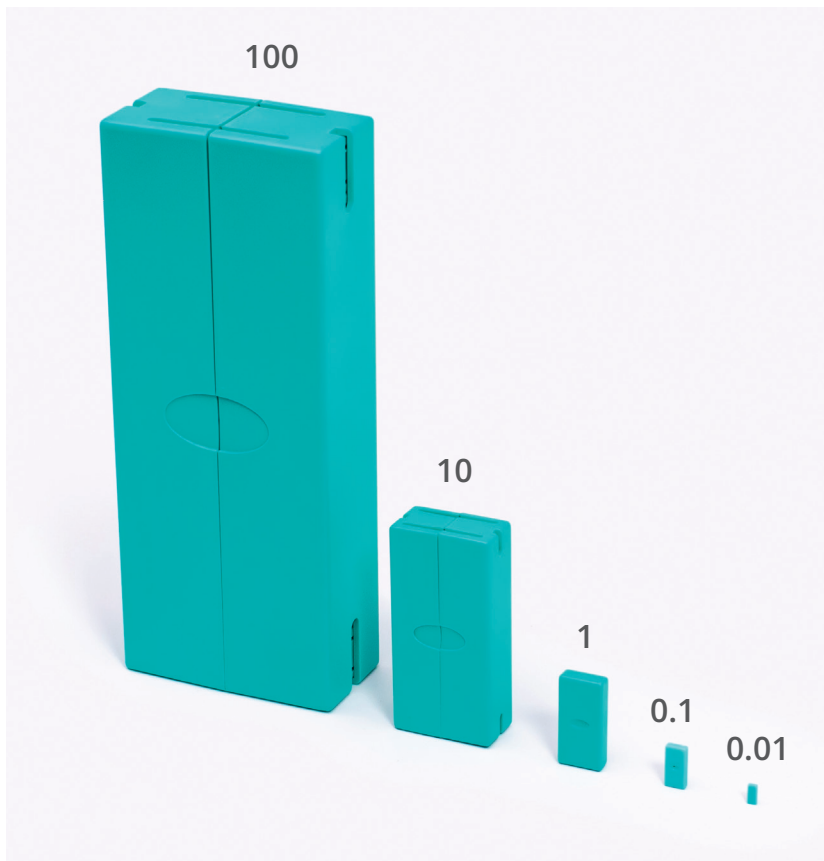

Digi-Blocks

Digi-Blocks are a proven, teacher-tested, hands on base 10 block learning system for K to Gr. 5+.

Compose and decompose values, the self-correcting "smart box" only closes when there are 10 blocks inside, eliminating recounting or trading.

Digi-Blocks instill a profound understanding of number sense fast, elegantly modeling all four arithmetic operations.

Digi-Block grows with your students building on previous learning while modeling increasingly sophisticated mathematical topics: place-value, factoring, division, decimals and more.

Digi-Blocks are a proven, teacher-tested, hands-on base 10 block learning system for K to Gr. 5+.

Compose and decompose values, the self-correcting "smart box" only closes when there are 10 blocks inside, eliminating recounting or trading. Digi-Blocks instill a profound understanding of number sense fast, elegantly modeling all four arithmetic operations. Digi-Block grows with your students building on previous learning while modeling increasingly sophisticated mathematical topics: place-value, factoring, division, decimals and more.

Digi-Block Counter

Inclined place value board – hundreds, tens, ones with self-correcting ejector that allows up to 9 blocks in each place. Plus dry-erase surface, pen and digit display dials.

238-00471	2-Place counter, 6-pack	\$219.99
238-5437	3-place counter - single	\$159.99