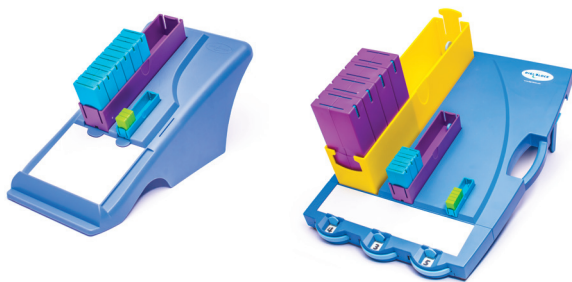

Digi-Blocks

Digi-Blocks are a proven, teacher-tested, hands on base 10 block learning system for K to Gr. 5+.

Compose and decompose values, the self-correcting "smart box" only closes when there are 10 blocks inside, eliminating recounting or trading.

Digi-Blocks instill a profound understanding of number sense fast, elegantly modeling all four arithmetic operations.

Digi-Block grows with your students building on previous learning while modeling increasingly sophisticated mathematical topics: place-value, factoring, division, decimals and more.

Digi-Blocks are a proven, teacher-tested, hands-on base 10 block learning system for K to Gr. 5+.

Compose and decompose values, the self-correcting "smart box" only closes when there are 10 blocks inside, eliminating recounting or trading. Digi-Blocks instill a profound understanding of number sense fast, elegantly modeling all four arithmetic operations. Digi-Block grows with your students building on previous learning while modeling increasingly sophisticated mathematical topics: place-value, factoring, division, decimals and more.

Digi-Block Counter

Inclined place value board – hundreds, tens, ones with self-correcting ejector that allows up to 9 blocks in each place. Plus dry-erase surface, pen and digit display dials.

238-00471	2-Place counter, 6-pack	\$219.99
238-5437	3-place counter - single	\$159.99