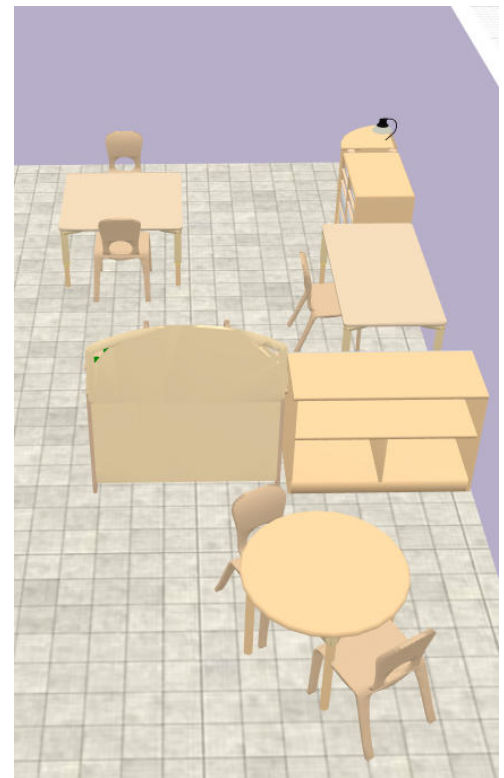

Kindergarten Art Atelier

Art areas are a favourite for children of all ages. And as they mature, young students can engage in self-regulated, focused work over longer periods. With the **basket totes**, this learning area elects for a natural look without compromising practicality. The unique purpose made label protectors help children keep materials organized and tidying quick and easy.

A **Translucent Fixed Shelf** allows for more light into the atelier and to the materials stored on the opposite side, for a light and airy feel in a tight space.

The **Creative Unit's** (in plan but not in photo) detachable **Corners** with plastic cups -- pictured here is the **Tool Corner** -- make it easy to bring out brushes, scissors, crayons etc. as needed.

This **Woodcrest chair** is comfortable for extended periods but is also stackable -- easy to pull out for cooperative play. **MultiTable** legs are quick adjustable without tools. The table is stackable too. Or unscrew the leg to snap and store in the underside for longer storage.

 **Click on the product for more details!**

Product name	Width	Height	Depth	Quantity
Translucent Fixed Shelves - 36L x 24H	3' 0"	2' 0"	1' 2"	1
Creative Unit - 3ft	3' 1"	3' 4"	1' 2"	1
Woodcrest Chair - 12" Seat	1' 2"	1' 10"	1' 3"	5
Roomscapes Post 24" H	2"	2' 0"	2"	1
Height Adjustable MultiTables - 44L x 22W x 24H	3' 8"	1' 5"	1' 10"	1
Height Adjustable MultiTables - 30x30 - 24"H	2' 6"	1' 5"	2' 6"	1
Round Woodcrest Table - 27"W x 20"H	2' 3"	1' 8"	2' 3"	1
Tote Shelf 24L x 24H	2' 0"	2' 0"	1' 2"	1
Corner Shelf 24H	1' 2"	2' 0"	1' 2"	1
Roomscapes Post 24" H	2"	2' 0"	2"	1