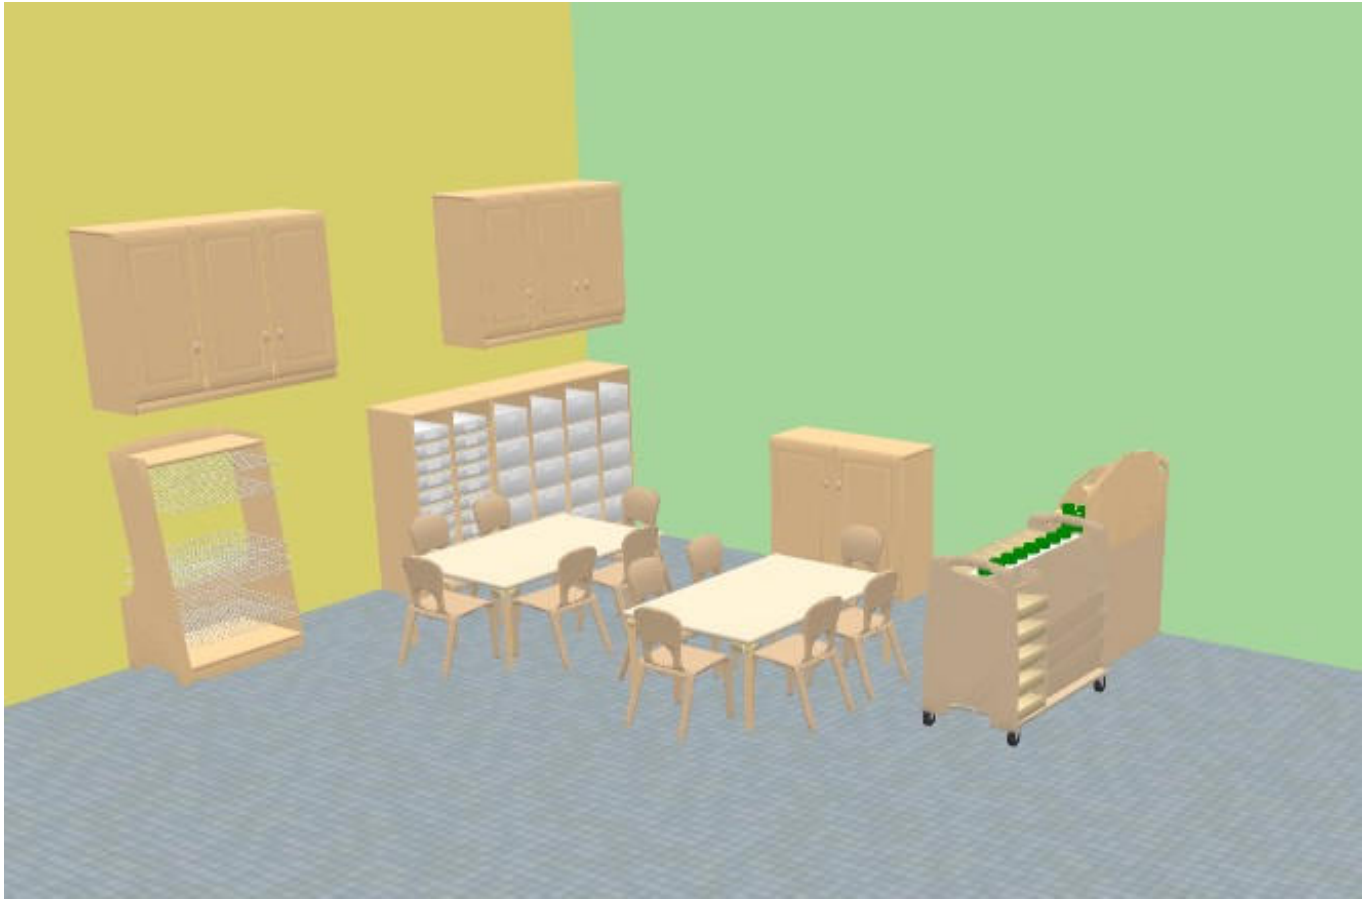

# Creative Arts Kindergarten

Louise  
**KOOL & GALT**

This Creative Arts area fosters expression, while making cleanup efficient and easy for children developing personal responsibility.

**Supply Unit** organizes art supplies with clearly labeled, durable totes so that children can select their own materials. Features plenty of totes to keep supplies organized. The **Drying rack** features an open back, castors and removable drip tray for efficient easy cleaning.

**The Help Yourself Trolley** is all in one portable art centre with sturdy 3" locking casters to bring materials to children when needed, with a range of slanted slots for paper and even rolls. A variety of totes and cups hold craft materials with a dowel for ribbon and tape.

This Large **Activity Classroom Table** is perfect for group setting. This solid heavy-weight table with easy to clean surface supports daily classroom activities such as mealtimes, art, or science.

Ergonomically designed to support good posture, **Woodcrest Chairs** one piece construction and wide build make them sturdy and tip-resistant. Durable chair tips reduce noise and won't mark the floor.