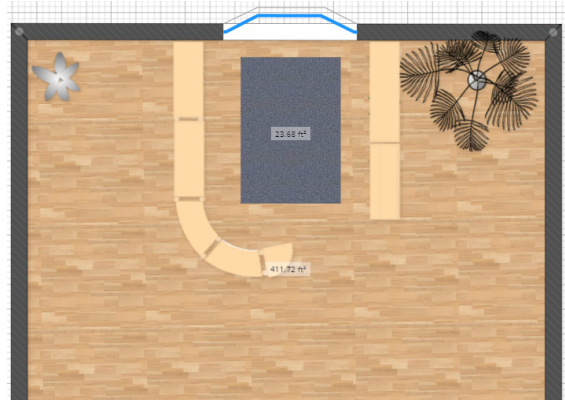

Block Play Area

Preschool

Product name	SKU	Width	Height	Depth	Quantity
Tote Shelf 36" L x 32" H	077-F686	3'	2' 8"	1' 2"	1
Fixed Shelf 36" L x 32" H	077-F665	3'	2' 8"	1' 2"	1
Translucent Back Inside Sweep Shelf 29" L x 24" H	077-F628	2' 5"	2'	1' 2"	1
Translucent Back Sweep Shelf 29" L x 24" H	077-F625	2' 5"	2'	1' 2"	1
Corner Shelf 24" H	077-F673	1' 2"	2'	1' 2"	1
Roomscapes Post 32" H	077-F754	2"	2' 8"	2"	4
Roomscapes Post 24" H	077-F753	2"	2'	2"	4
Low Display-It-All with Clear Panel	077-F772	3' 0"	2' 8"	1' 2"	1
Fixed Shelf 48" L x 32" H	077-F642	4' 0"	2' 8"	1' 2"	1
Straight fillers (not shown)	077-F751	2.5"	1"	11.5"	4