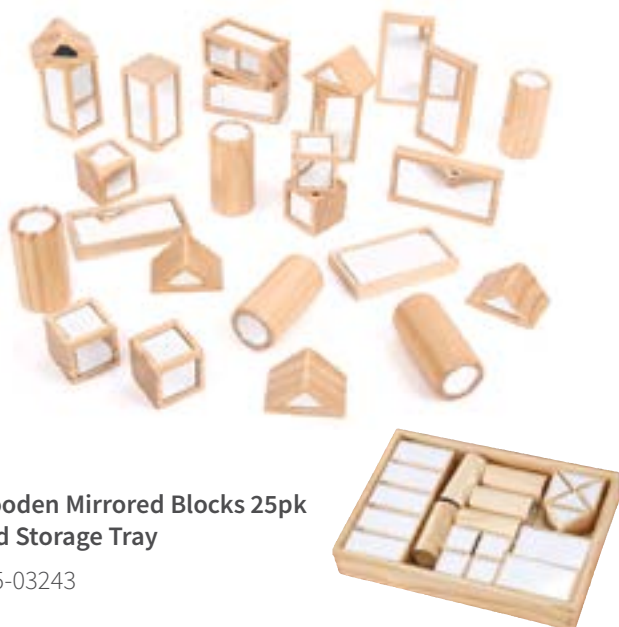

horse 21.5 x 18cm, dog, rabbit 11 x 11cm, cow and cat. 117L x 17H x 7Dcm.

109-103465

Blockaroo Magnetic Foam Block

339-2135853

Click on any picture
for more details!

Toddler Blocks

Natural Architect Columns

540-73478

Rainbow Wooden Jumbo Set - 54 Pieces

540-73450

Natural Wooden Jumbo Set - 54 Piece

540-73438

Rainbow Bricks - Set of 36

540-73380

Magnification Blocks - Set of 6

093-3018

**Wooden Mirrored Blocks 25pk
and Storage Tray**

525-03243

Silver Metallic 3D Construction Blocks 32pcs

525-07486

Toddler Blocks

Colour Charts

6-12cm (2¼-4¾"). Includes net bag with 30 blocks & planks