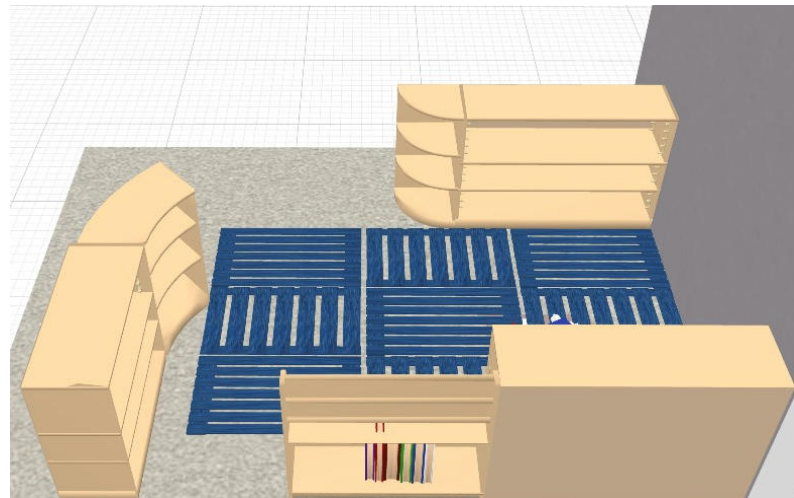

Toddler Block Area

 Click on the product for more details!

SKU	Product name	Quantity	Width	Height	Depth
077-F645	Fixed Shelf 48L x 32H	1	4' 0"	2' 8"	1' 2"
077-F775	Library Rack	1	3' 0"	2' 8"	1' 2"
077-F675	Corner Shelf 32H	1	1' 2"	2' 8"	1' 2"
077-F642	Adjustable Shelf 48L x 32H	1	4' 0"	2' 8"	1' 2"
077-F629	Translucent Back Inside Sweep Shelf 29L x 32H	1	2' 5"	2' 8"	1' 2"
077-F633	Adjustable Shelf 36L x 32H	1	3' 0"	2' 8"	1' 2"

Toddler Blocks

Block Area

Blocks are teachers, not just toys. Blocks have captured the imagination of generations of children as well as being the cornerstone of developmentally appropriate play. Blocks are an ideal catalyst for STEAM (Science, Technology, Engineering, Art and Mathematics) in your learning environment. The blocks selected here are all rated for children as young as 18 months.

Well Balanced Since blocks are building tools, they need to be accurately cut, and Community Playthings is meticulous. They measure their blocks to the nearest 0.01mm (1/100th of an inch).

Perfectly Proportioned, Community Playthings blocks are designed to work together.