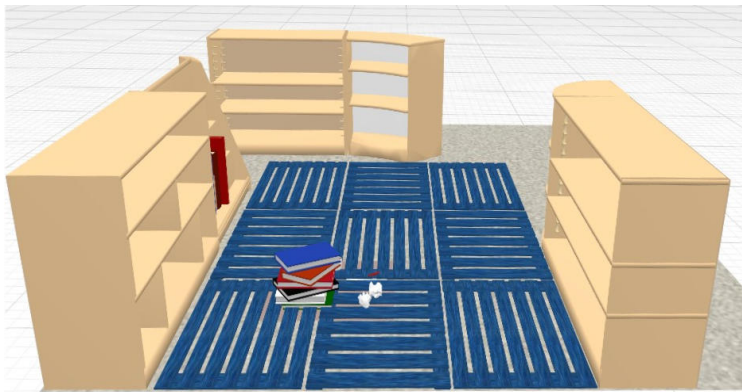

Toddler Block Area

 Click on the product for more details!

SKU	Product name	Quantity	Width	Height	Depth
077-F645	Fixed Shelf 48L x 32H	1	4' 0"	2' 8"	1' 2"
077-F775	Library Rack	1	3' 0"	2' 8"	1' 2"
077-F675	Corner Shelf 32H	1	1' 2"	2' 8"	1' 2"
077-F642	Adjustable Shelf 48L x 32H	1	4' 0"	2' 8"	1' 2"
077-F629	Translucent Back Inside Sweep Shelf 29L x 32H	1	2' 5"	2' 8"	1' 2"
077-F633	Adjustable Shelf 36L x 32H	1	3' 0"	2' 8"	1' 2"

Well Balanced Since blocks are building tools, they need to be accurately cut, and Community Playthings is meticulous. They measure their blocks to the nearest 0.01mm (1/100th of an inch).

Perfectly Proportioned, Community Playthings blocks are designed to work together.