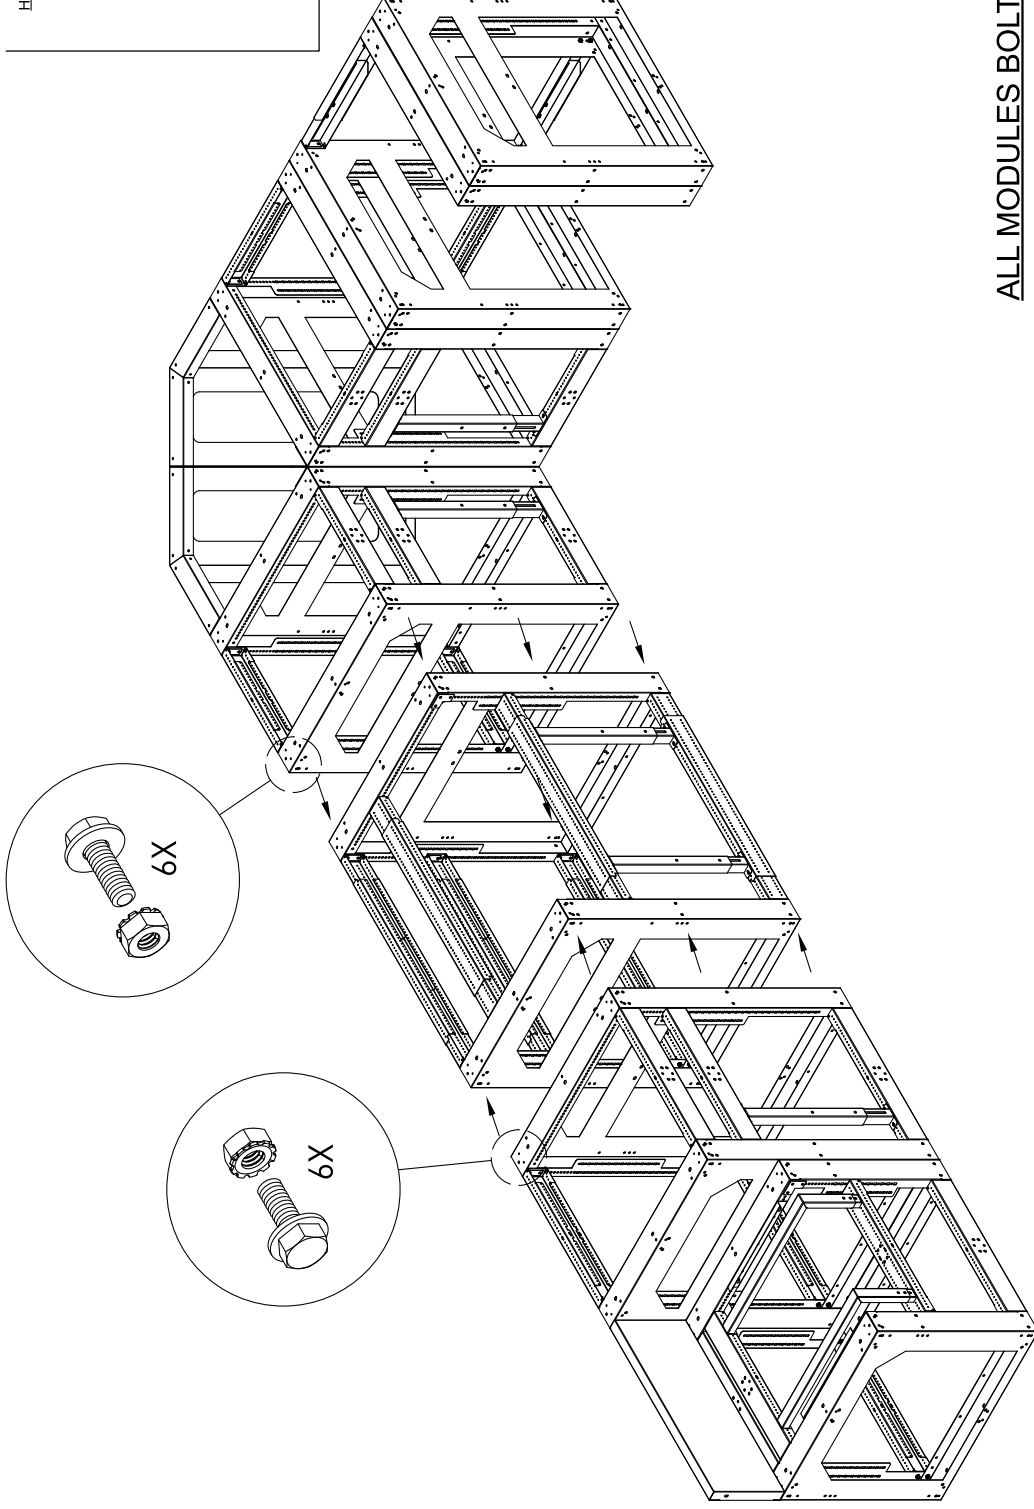

# ASSEMBLY INSTRUCTIONS THE LEXINGTON KIT

P/N: **UF-KIT-LEX**

HARDWARE PROVIDED

**ALL MODULES BOLT TOGETHER AS SHOWN**

All installations must be ventilated in compliance with applicable local, state, and federal codes  
All adjustments to be based on appliance manufacturer's recommendations and all local building codes