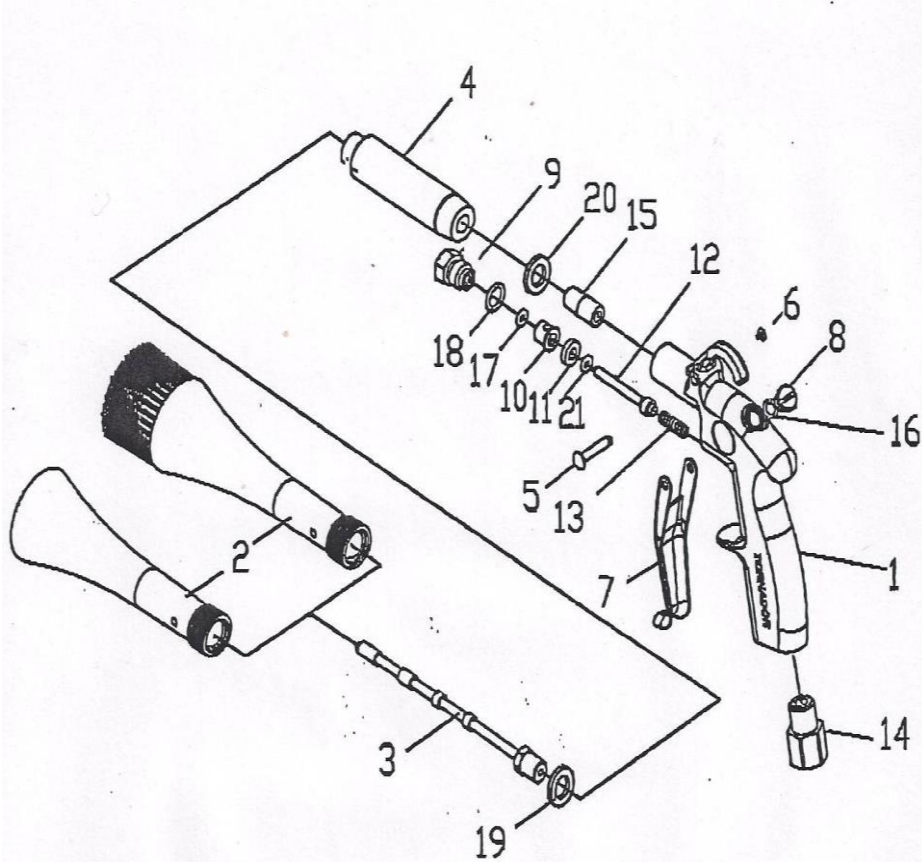

Z-014a Blow Gun

Z-014aB Blow Gun (with brush)

Ref. No.	Part No.	Description	Q'ty /Tool	Ref. No.	Part No.	Description	Q'ty /Tool
1	SPZ014001	Housing	1	13	SPZ014013	Spring 0.7x4.5x5.9x28	1
2	SPZ014002	Nozzle	1	14	SPZ014014A	Air Inlet 1/4"PF	1
	SPZ014002B	Nozzle with brush			SPZ014014B	Air Inlet 1/4"PT	
3	SPZ014003	Weighted Tube Ass'y	1		SPZ014014C	Air Inlet 1/4"NPT	
4	SPZ014004	Hose	1	15	SPZ014015	Screw	1
5	SPZ014005A	Trigger Pin	1	16	SPZ014016	O-ring 5.5x1.5	1
6	SPZ014006A	Screw	1	17	SPZ014017	O-ring 3.8x1.9	1
7	SPZ014007	Trigger	1	18	SPZ014018	O-ring 9.3x1.78	1
8	SPZ014008	Screw	1	19	SPZ014019	Gasket 10x16.5x2t	1
9	SPZ014009	Screw	1	20	SPZ014020	Gasket 14.5x20x2t	1
10	SPZ014010	Bushing	1	21	SPZ014021	O-Ring	
11	SPZ014011	Gasket	1	SK	SPZ0100SK	Service Kit Ref. No.--	
12	SPZ014012	Valve Stem	1			11,13,16,17,18,21	