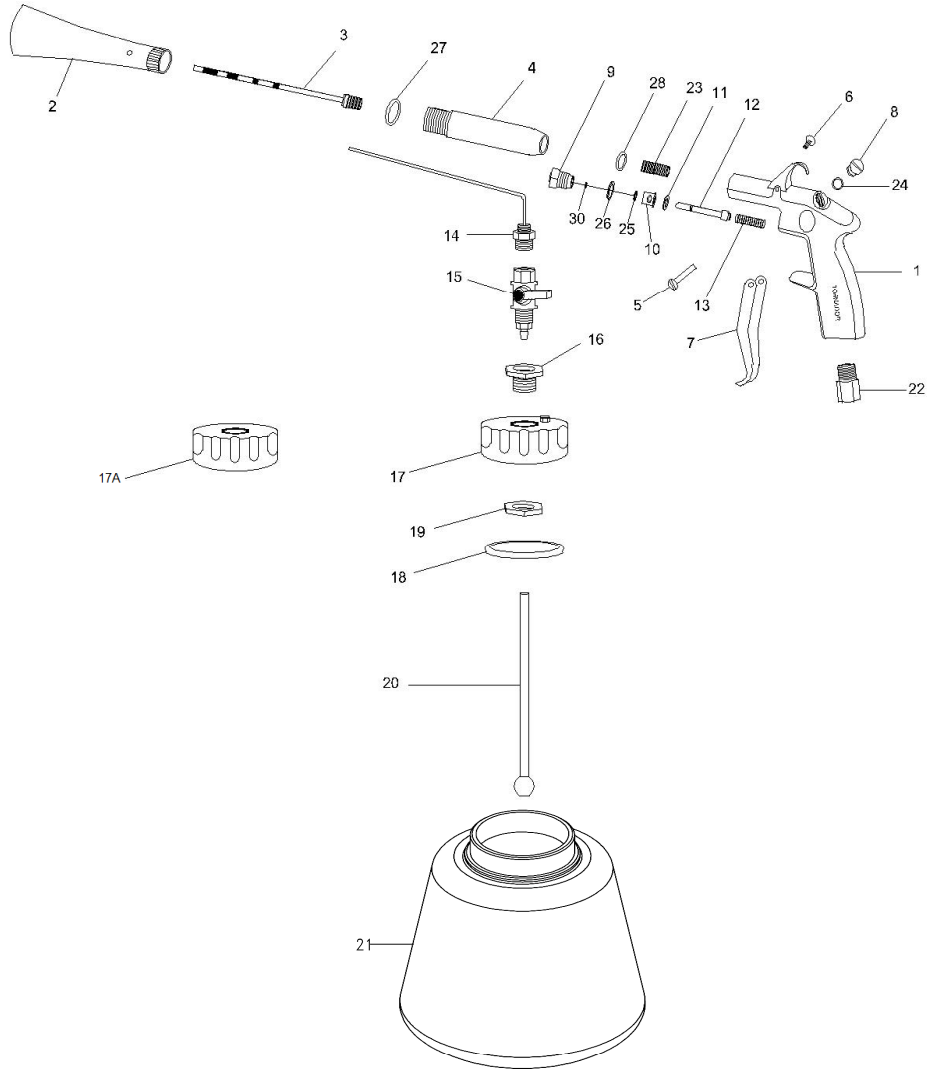

Z-010a Pulse Spray Pneumatic Cleaning Gun

Ref. No.	Part No.	Description	Q'ty /Tool	Ref. No.	Part No.	Description	Q'ty /Tool
1	SPZ010001	Housing	1	21	SPZ010023	Cup	1
2	SPZ010002A	Nozzle(White)	1		SPZ010024A	Air Inlet (1/4"PF)	
3	SPZ010005	Weighted Tube Ass'y	1	22	SPZ010024B	Air Inlet (1/4"PT)	
4	SPZ010006	Hose	1		SPZ010024C	Air Inlet (1/4"NPT)	1
5	SPZ010007A	Pin	1	23	SPZ010025	Screw	1
6	SPZ010008A	Screw	1	24	SPZ010026	O-Ring 4.47x1.78	1
7	SPZ010009	Trigger	1	25	SPZ010027	O-Ring 3.5x1.5	1
8	SPZ010010	Screw	1	26	SPZ010028	O-Ring 9x2	1
9	SPZ010011	Screw	1	27	SPZ010029	Gasket	1
10	SPZ010012	Bushing	1	28	SPZ010030	Gasket	1
11	SPZ010013	Gasket	1	30	SPZ010031	O-Ring 2x1	1
12	SPZ010014	Valve Stem	1				
13	SPZ010015	Spring	1				
14	SPZ010016	Inner Tube Ass'y	1				
15	SPZ010017	Air Reverse Switch Ass'y	1				
16	SPZ010018	Screw	1				
17	SPZ010019C	Cap (with hole) and valve	1				
17A	SPZ010019A	Cap (W/O Hole) (Option)	1				
18	SPZ010020	Gasket	1	RK	SPZ0100RK	ZZ-010 Ergänzungsbecher mit Decke Cup with cup	
19	SPZ010021	Nut	1				
20	SPZ010022	Tube Ass'y	1	SK	SPZ0100SK	Repair Kit Ref. No.-- 2, 3	
						Service Kit Ref. No.-- 11, 13, 18, 24, 25, 26, 29	