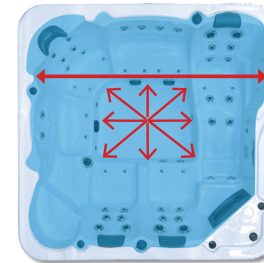

BETTER SPA EXPERIENCE

The Ultimate in Relaxation

A BETTER MASSAGE

- Broad stream jets for a smoother massage
- Targeted hydro therapy jets for maximum benefit
- The ultimate back, leg and neck massage experience

MORE ROOM INSIDE

- Clever designs for more internal room and greater comfort
- Bigger footwells so there's plenty of room for everyone's feet

SUPER QUIET FOR TOTAL RELAXATION

- Our 8 layer insulation system and 'no gap' cabinet also makes Oasis Spas super quiet - so you can spa in total relaxation