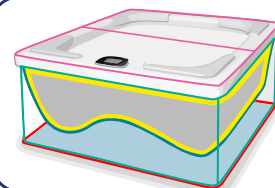

Stainless Steel frame with side and seat supports

Powerful high flow massage jets

Wraparound base keeps vermin and weather out

High density lockable cover

Four layers of "energy smart" insulation

Thermo-wood maintenance free cabinet