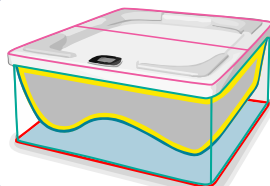

Wraparound base keeps vermin and weather out

Powerful high flow massage jets

Four layers of "energy smart" insulation

High density lockable cover

Optional feature - SmartLink to your phone

Thermo-wood maintenance free cabinet