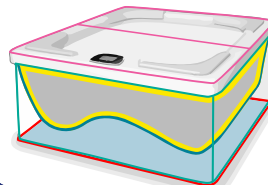

Australian smart SpaNET Mini control system

6 layer tough bond shell

UV Ozone system - ultimate water management system

SpaNET - low running cost efficient water flow pump.

Drink table

Stainless Steel frame with side and seat supports

Premium self cleaning, LED "Aqua-ssage" Jets

Wraparound base keeps vermin and weather out

Powerful high flow massage jets

Seven layers of "energy smart" insulation

High density lockable cover

Optional feature - SmartLink to your phone