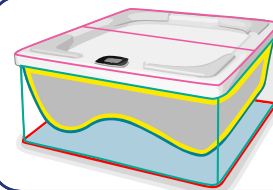

Australian smart SpaNET Mini control system

6 layer tough bond shell

UV Ozone system - ultimate water management system

SpaNET - low running cost efficient water flow pump.

Drink table

Stainless Steel frame with side and seat supports

Premium self cleaning, LED "Aqua-ssage" Jets

Wraparound base keeps vermin and weather out

Powerful high flow massage jets

Seven layers of "energy smart" insulation

High density lockable cover

Optional feature - SmartLink to your phone