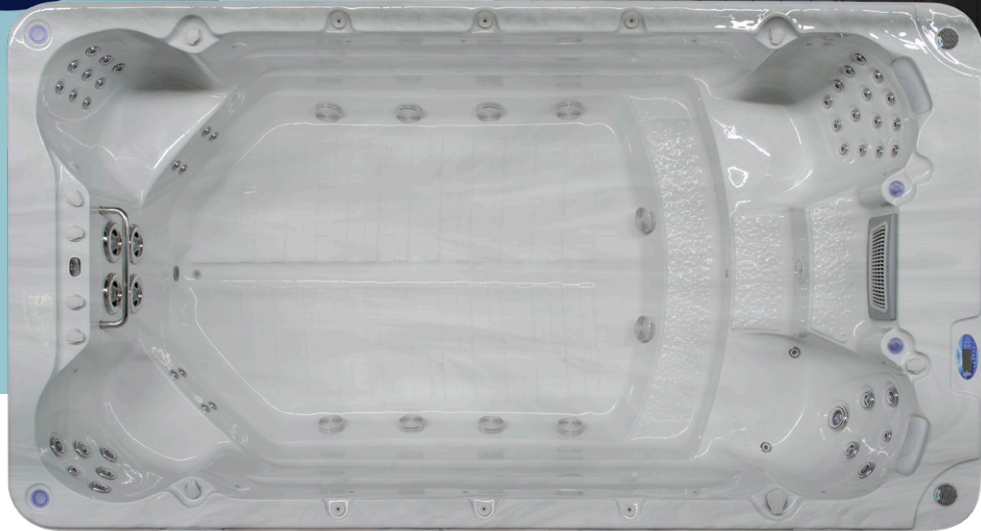

# IOS2500

4 PERSON - SWIM

**WATER EDGE SPAS**

**Swim  
spa**

Our **IOS2500** combines the features of a swimming pool with the benefits of a spa. You can swim in one place and get a good workout without taking up the space of a full-sized swimming pool. The jets and heat also make it ideal for relaxation and hydrotherapy.

## SPECIFICATIONS

Dimensions	4200 x 2250 x 1390
Seat capacity	4 persons
Total power	32 amps hardwired
Water volume	5500 litres
Dry weight	950kg
Full weight	6450kg

*Dimensions and weights are estimates only*

## FEATURES

	ELITE
Long-lasting galvanised steel frame	◆
Maintenance free cabinet	◆
Stainless steel massage jets	39
Swim jets	4
Aus SpaNET controllers. Smarter heating & low running cost	◆
USA Lucite® acrylic	◆
Aus Circulation pump	◆
Aus Massage pumps	2 x 3hp
Swimming pump	2 x 3hp
Underwater light	◆
Water level LED lights	◆
Ozonator	◆
UV sanitising water management system	◆
Head rest	2
Drainage	◆
Deluxe hard cover key lockable	◆
Cabinet and shell insulation	◆
Low maintenance filters	2
Water diverter	2
Air controller	4
Aquatic AV speakers	◆
Bluetooth music stereo	◆
Heat pump	optional
Phone app/SmartLink	optional

Premium self cleaning, LED "Aqua-ssage" Jets

Galvanised Steel frame with side and seat supports

Powerful high flow massage jets

Wraparound base keeps vermin and weather out

High density lockable cover

Seven layers of "energy smart" insulation