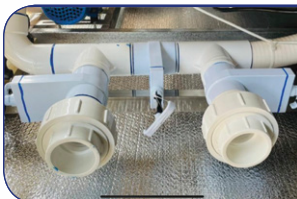

Australian smart SV control system

6 layer tough bond shell

UV Ozone system - ultimate water management system

Reliable "Energy Smart" high flow filtration pump

Heat pump ready

SpaNET - low running cost efficient water flow pump.

Premium self cleaning, LED "Aqua-ssage" Jets

Galvanised Steel frame with side and seat supports

Powerful high flow massage jets

Wraparound base keeps vermin and weather out

High density lockable cover

Seven layers of "energy smart" insulation