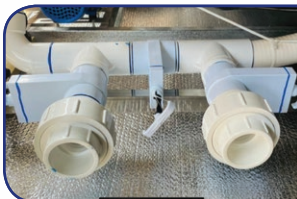

IOS2300

10 PERSON

WATER EDGE SPAS

Exercise Hydro Spa

Elite pictured

More than just a place to relax or be massaged, our **IOS2300** is also designed for complete body exercise. Ideal for all skill levels, this exercise hydro spa gives you the ability to perform water aerobics, aqua pilates, strength training and all other forms of aquatic exercise – when it suits you and in the privacy of your own home. Available in both Deluxe and Elite models.

Australian smart SpaNET SV control system

6 layer tough bond shell

UV Ozone system - ultimate water management system

Reliable "Energy Smart" high flow filtration pump

Heat pump ready

SpaNET - low running cost efficient water flow pump.

Premium self cleaning, LED "Aqua-ssage" Jets

Galvanised Steel frame with side and seat supports

Powerful high flow massage jets

Wraparound base keeps vermin and weather out

High density lockable cover

Seven layers of "energy smart" insulation