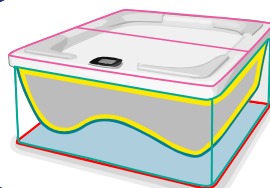

Premium self cleaning, LED "Aqua-ssage" Jets

Galvanised Steel frame with side and seat supports

Powerful high flow massage jets

Wraparound base keeps vermin and weather out

High density lockable cover

Seven layers of "energy smart" insulation