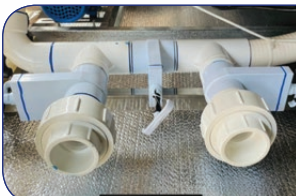

### Exercise Hydro Spa

Elite pictured

More than just a place to relax or be massaged, our **IOS2300** is also designed for complete body exercise. Ideal for all skill levels, this exercise hydro spa gives you the ability to perform water aerobics, aqua pilates, strength training and all other forms of aquatic exercise - when it suits you and in the privacy of your own home. Available in both Deluxe and Elite models.

Australian smart SpaNET SV/Mini control system

6 layer tough bond shell

UV Ozone system - ultimate water management system

Reliable "Energy Smart" high flow filtration pump

Heat pump ready

SpaNET - low running cost efficient water flow pump.

Premium self cleaning, LED "Aqua-ssage" Jets

Galvanised Steel frame with side and seat supports

Powerful high flow massage jets

Wraparound base keeps vermin and weather out

High density lockable cover

Seven layers of "energy smart" insulation