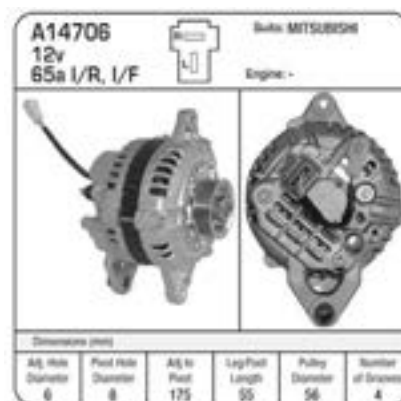

A14706

ALT.MITSU IF/IR R&L 4R1B EX FAN
Manufacturer: Mitsubishi