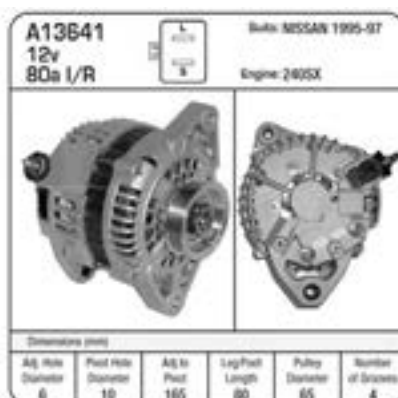

A13329
ALTERNATOR SR20 NISSAN
1991-98
Manufacturer: Nissan

A13334
ALT.NISSAN NX SENTRA
1991-94
Manufacturer: Nissan

NISSAN

A13474

ALT.NISSAN ALTIMA 2.4L
1992-94
Manufacturer: Nissan

A13477

ALT.NISSAN MAXIMA 12V
95AMP
Manufacturer: Nissan

A13533

NOW USE A13285
Manufacturer: Nissan

A13637

ALT.NISSAN SENTRA &
200SX 1.6L GA15
Manufacturer: Nissan

A13637CP

ALT.NISSAN ZD30...inc O.R.C.
Manufacturer: Nissan

A13638

ALT.HIT 90A PATHFINDER
Manufacturer: Nissan

A13639

ALT.NISSAN MAXIMA, CEFIRO.
A32.A33
Manufacturer: Nissan

A13641

ALT.NISSAN 240SX 1995-97
Manufacturer: Nissan

A13705

ALT, 12v 110A NISSAN,
PATHFINDER ETC L,S.
Manufacturer: Nissan

NISSAN

A13705D
ALTERNATOR NISSAN
PATHFINDER 110A DOUBLE
PULLEY
Manufacturer: Nissan