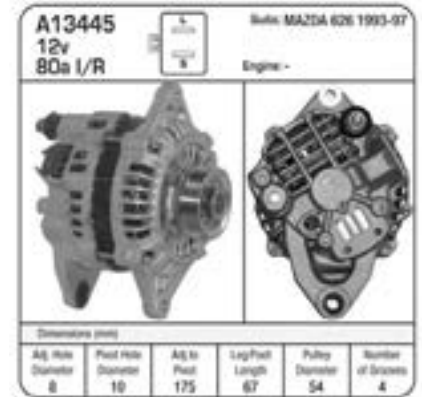

A13445

ALT.FORD PROBE,
MAZDA626,KIA

Manufacturers: Mazda, Ford