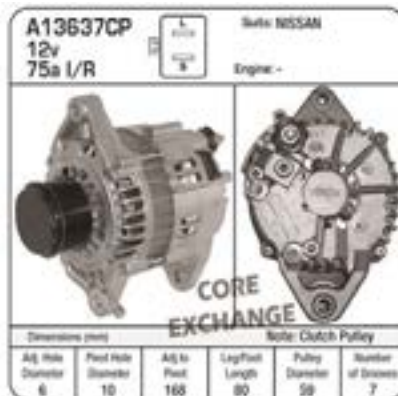

A13329
ALTERNATOR SR20 NISSAN
1991-98
Manufacturer: Nissan

A13334
ALT.NISSAN NX SENTRA
1991-94
Manufacturer: Nissan

NISSAN

A13474

ALT.NISSAN ALTIMA 2.4L
1992-94
Manufacturer: Nissan

A13477

ALT.NISSAN MAXIMA 12V
95AMP
Manufacturer: Nissan

A13533

NOW USE A13285
Manufacturer: Nissan

A13637

ALT.NISSAN SENTRA &
200SX 1.6L GA15
Manufacturer: Nissan

A13637CP

ALT.NISSAN ZD30...inc O.R.C.
Manufacturer: Nissan

A13638

ALT.HIT 90A PATHFINDER
Manufacturer: Nissan