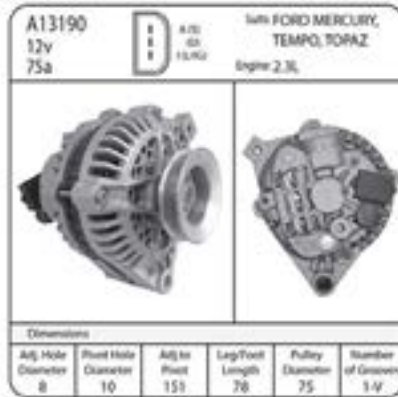

ALT, 12V LUCAS 55amp L.H. with pulley & fan

Manufacturers: Massey Ferguson, Ford, Perkins

A12072

A115 70A LUCAS ALTERNATOR RH

Manufacturers: Ford, Perkins, Rover

FORD

A13190

ALT.FORD TEMPO MERCURY
 TOPAZ 2.3L