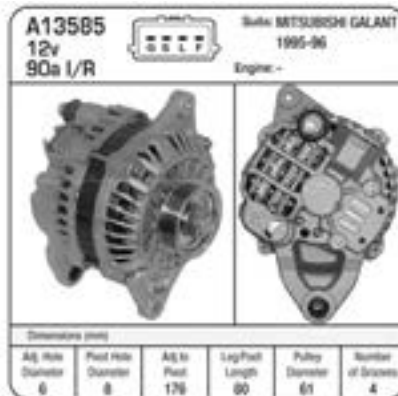

A13585

ALT.GALANT MITSUBISHI
1995-96
Manufacturer: Mitsubishi