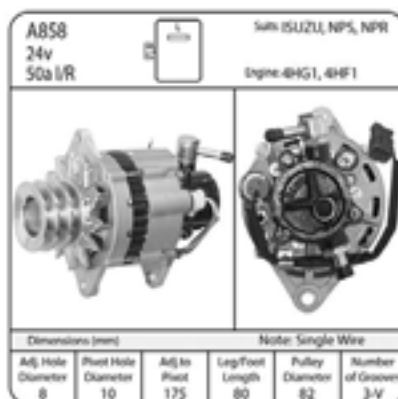

A858

ALTERNATOR 24V 80A ISUZU 1 WIRE
Manufacturer: Isuzu