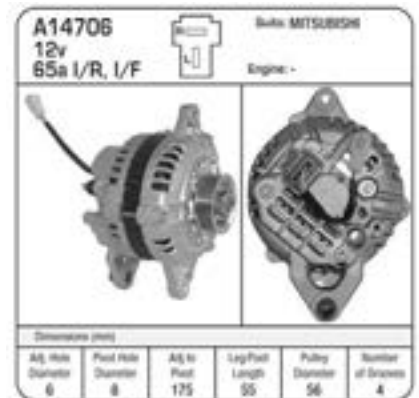

A14706

ALT.MITSU IF/IR R&L 4R18
Manufacturer: Mitsubishi