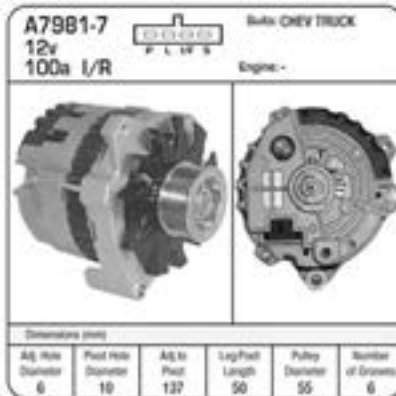

CATERPILLAR

A7297

ALT, S/E, 24V 45A
BRUSHLESS 20SI
Manufacturers: Komatsu,
Delco, Caterpillar, Cummins

A7418

ALTERNATOR 12V 55A
MOTOROLA /CAT LEG 28MM
Manufacturers: Hyster,
Caterpillar

A7861

ALTR 12V 85AMP CHEV TRUCK
SEE A7981
Manufacturers: Caterpillar,
Chevrolet, GM, Delco

A7981-7

ALTR DELCO 12V 100AMP
CHEV TRUCK
Manufacturers: Caterpillar,
Chevrolet, GM, Delco

A8050

24V 35A MOTOROLA MARINE
ALT, ABOVE GRND
Manufacturer: Caterpillar

A8392

ALT, 24V 110A INS,S/E,HAS
W/L IF REQ
Manufacturer: Caterpillar