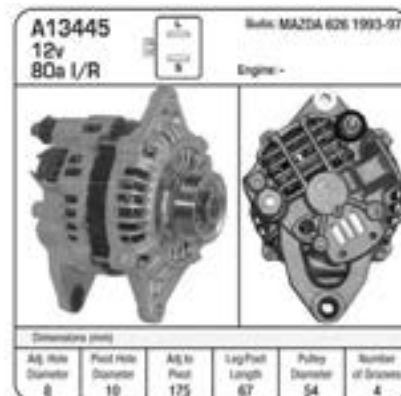

A12072

A115 70A LUCAS ALTERNATOR RH

Manufacturers: Ford, Perkins, Rover

FORD

A13190
 ALT.FORD TEMPO MERCURY
 TOPAZ 2.3L
 Manufacturer: Ford

A13196
 ALT MITSU IR/IF 3RIB MAZDA
 S&L
 Manufacturers: Mazda, Ford