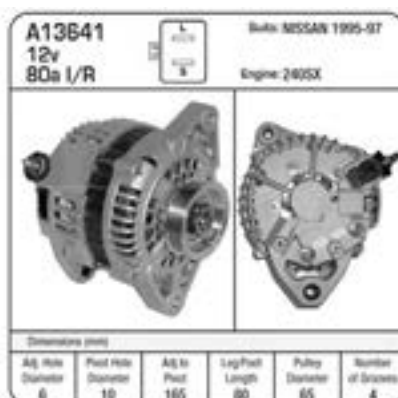

A13637CP

ALT.NISSAN ZD30...inc O.R.C.
Manufacturer: Nissan

A13638

ALT.HIT 90A PATHFINDER
Manufacturer: Nissan

A13639

ALT.NISSAN MAXIMA, CEFIRO.
A32.A33
Manufacturer: Nissan

A13641

ALT.NISSAN 240SX 1995-97
Manufacturer: Nissan