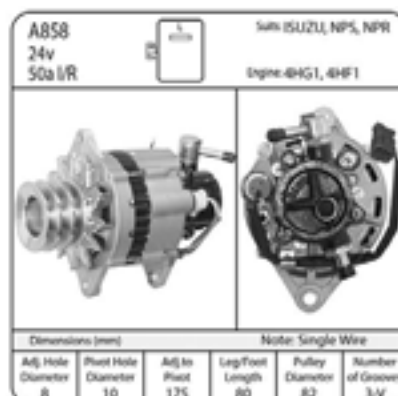

A858

ALTERNATOR 24V 80A ISUZU 1 WIRE
Manufacturer: Isuzu