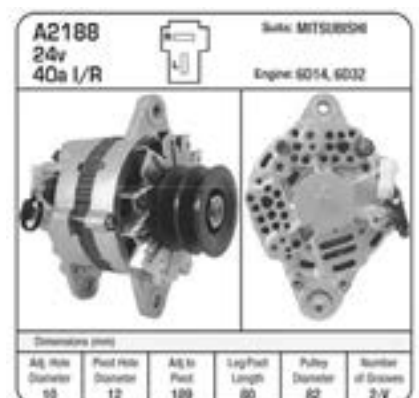

ALT COMMODORE GEN 3,
 LS1, 140AMP
 Manufacturers: Holden, GM,
 Mitsubishi

A11097

ALT, 12V 140A HOLDEN VZ,
 RVC REG LS2
 Manufacturers: GM, Holden,
 Mitsubishi

MITSUBISHI

A11170
MITSUBISHI LANCER ES 2.0L
Manufacturer: Mitsubishi

ALT 12V VAC SUIT MITSU DIESEL
Manufacturer: Mitsubishi

A14692

ALT 12V VAC MIT.DIESEL
EX FAN
Manufacturer: Mitsubishi

A14706

ALT.MITSU IF/IR R&L 4R18
Manufacturer: Mitsubishi

A14950

ALT, HYUNDAI, MITSU
Manufacturers: Mitsubishi,
Hyundai

A2187

ALTERNATOR 24V 30A MIT
6D10/22
Manufacturer: Mitsubishi

A2188

ALT 24V40AMP MITSU
D/PULLEY
Manufacturer: Mitsubishi

MITSUBISHI

A2188-60

ALT 24V 60AMP MITSU
D/PULLEY MD
Manufacturer: Mitsubishi

A2188BL

ALTERNATOR 24V BRUSHLESS
6CYL MITSU
Manufacturer: Mitsubishi

A2188BV

ALT, MITSU 24V LGE VAC D/P
Manufacturer: Mitsubishi

A2189

ALTERNATOR 24V40A INT
REG MIT
Manufacturer: Mitsubishi

A33676

ALT MITSU 12V VAC TRADER
Manufacturer: Mitsubishi