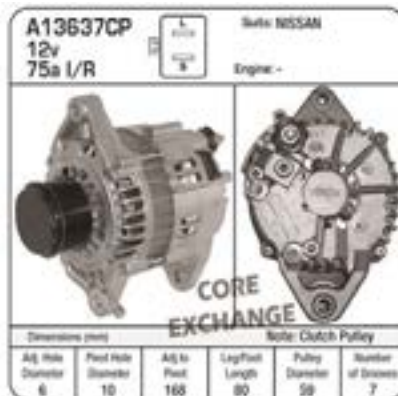

ALT.NISSAN ALTIMA 2.4L
1992-94
Manufacturer: Nissan

A13477

ALT.NISSAN MAXIMA 12V
95AMP
Manufacturer: Nissan

A13533

NOW USE A13285
Manufacturer: Nissan

A13637

ALT.NISSAN SENTRA &
200SX 1.6L GA15
Manufacturer: Nissan