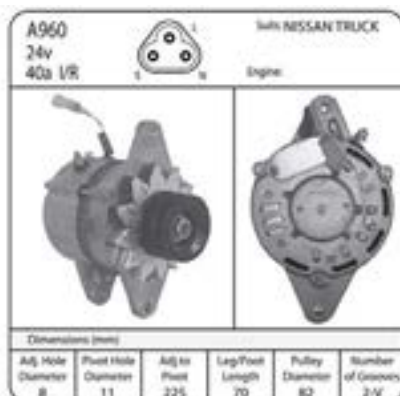

A960
ALT, 24V NISSAN TRUCK
3 PIN TRIANGLE
Manufacturer: Nissan