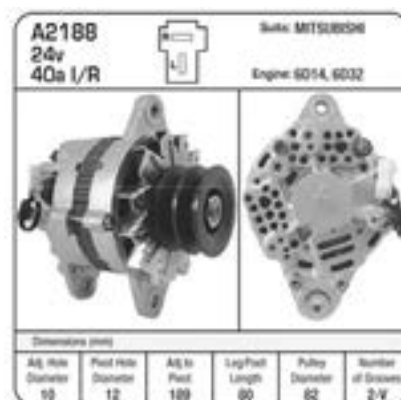

A2187

ALTERNATOR 24V 30A MIT
6D10/22
Manufacturer: Mitsubishi

A2188

ALT 24V40AMP MITSU
D/PULLEY
Manufacturer: Mitsubishi

MITSUBISHI

A2188-60
ALT 24V 60AMP MITSU
D/PULLEY MD
Manufacturer: Mitsubishi

A2188BL
ALTERNATOR 24V BRUSHLESS
6CYL MITSU
Manufacturer: Mitsubishi