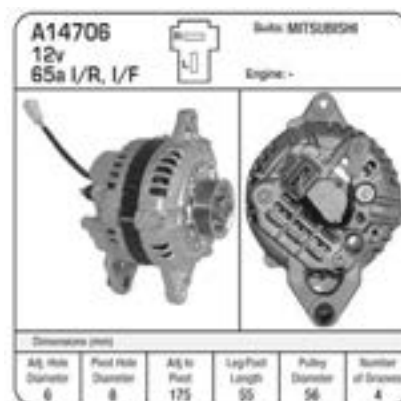

A14706

ALT.MITSU IF/IR R&L 4R18
Manufacturer: Mitsubishi