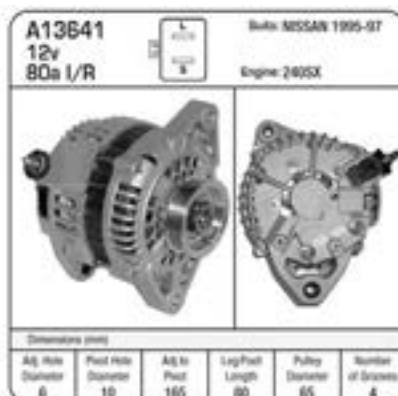

A13641

ALT.NISSAN 240SX 1995-97
Manufacturer: Nissan