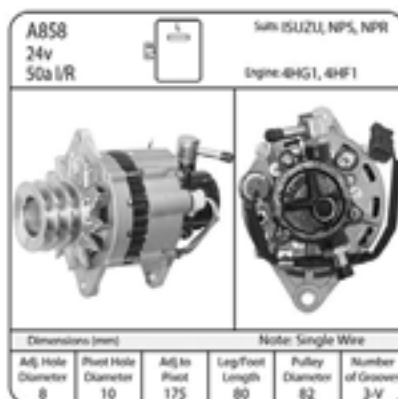

ALTERNATOR 24V 30CC ISUZU 12OCLOCK
Manufacturer: Isuzu

A855

ALTERNATOR 24V 50CC VAC ISUZU
Manufacturer: Isuzu

A856

ALTERNATOR ISUZU 24V VAC 4BD1
Manufacturer: Isuzu

A857

Replace with A8524
Manufacturer: Isuzu