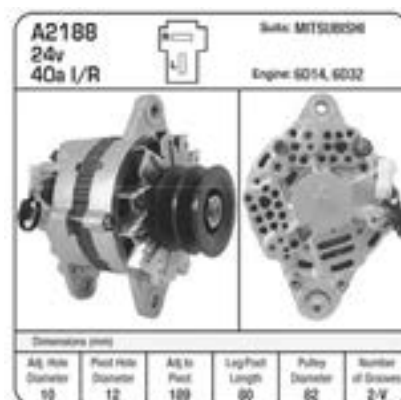

A2187

ALTERNATOR 24V 30A MIT 6D10/22
Manufacturer: Mitsubishi

A2188

ALT 24V40AMP MITSU D/PULLEY
Manufacturer: Mitsubishi

MITSUBISHI

A2188-60
ALT 24V 60AMP MITSU
D/PULLEY MD
Manufacturer: Mitsubishi

A2188BL
ALTERNATOR 24V BRUSHLESS
6CYL MITSU
Manufacturer: Mitsubishi