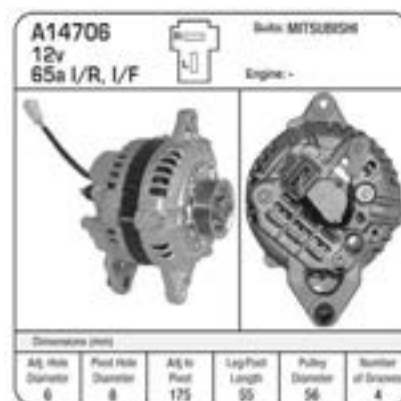

A14706

ALT.MITSU IF/IR R&L 4R18 EX FAN
Manufacturer: Mitsubishi