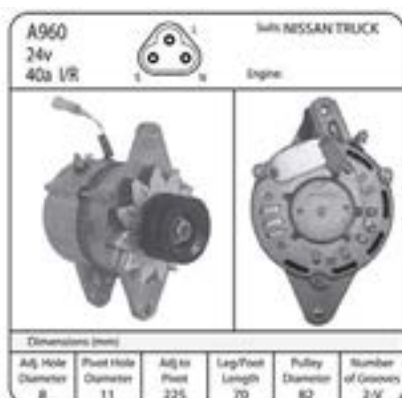

A5070
ALT 24V 55AMP IC NISSAN
TRUCK FE6
Manufacturers: Nissan, Hino

A5075
ALT, SAWAFUJI 24V 50AMP
NISSAN
Manufacturer: Nissan

A5075M
ALT, SAWAFUJI 24V 50AMP
NISSAN M/PULLEY
Manufacturer: Nissan

A81713
ALT, X TRAIL & PRIMERA
110A QR20, P12 (INC. ORC)
Manufacturer: Nissan