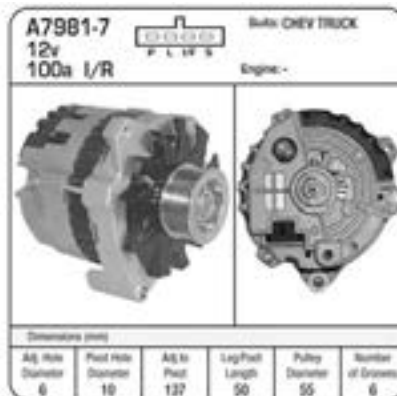

A12001

ALT 12V ND 40AMP CATAPILLAR SELF-EX
 Manufacturer: Caterpillar

A12060N

ALT 24V 95A IND,CATA.A/MKT
 Manufacturer: Caterpillar

A12192

ALT 12V 90A ND CATAPILLAR P-IG-L D/P
 Manufacturer: Caterpillar

A12490

ALT BOSCH 12V 160AMP,D+,W
 Manufacturers: Kenworth, Mack, Volvo, Caterpillar, Cummins, International, John Deere, Massey Ferguson, Volvo Penta, Bosch

CATERPILLAR

A7297

ALT, S/E, 24V 45A
BRUSHLESS 20SI
Manufacturers: Komatsu,
Delco, Caterpillar, Cummins

A7418

ALTERNATOR 12V 55A
MOTOROLA /CAT LEG 28MM
Manufacturers: Hyster,
Caterpillar

A7861

ALTR 12V 85AMP CHEV TRUCK
SEE A7981
Manufacturers: Caterpillar,
Chevrolet, GM, Delco

A7981-7

ALTR DELCO 12V 100AMP
CHEV TRUCK
Manufacturers: Caterpillar,
Chevrolet, GM, Delco

A8050

24V 35A MOTOROLA MARINE
ALT, ABOVE GRND
Manufacturer: Caterpillar

A8392

ALT, 24V 110A INS,S/E,HAS
W/L IF REQ
Manufacturer: Caterpillar

AR4020E4

ALT 24V 20A SEALED MIT
CAT,can be S/E
Manufacturers: Caterpillar,
Komatsu