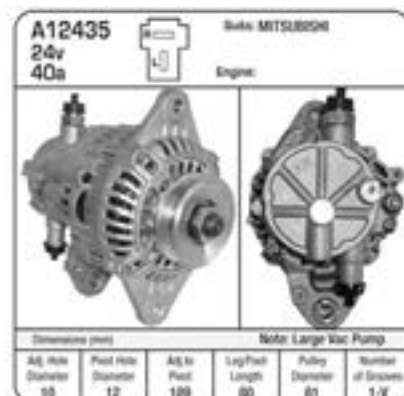

A11097
 ALT, 12V 140A HOLDEN VZ,
 RVC REG LS2
 Manufacturers: GM, Holden,
 Mitsubishi

MITSUBISHI

A11170

MITSUBISHI LANCER ES 2.0L
Manufacturer: Mitsubishi

A12231

ALTERNATOR 12V BABY MITSU
Manufacturer: Mitsubishi