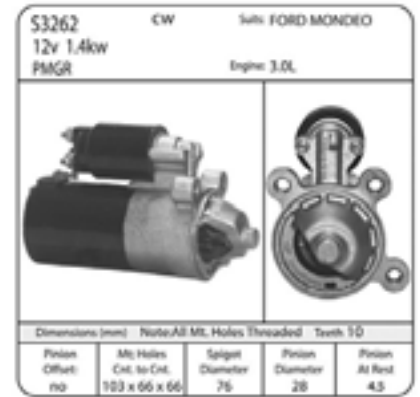

S3217

FORD 12V 1.4KW 10TH
ESCORT 91-97
Manufacturer: Ford

S3223

STR FORD V8 PMGR MANUAL
Manufacturer: Ford

S3224

STR 12V 1.4KW 10TH
EXPLORER 91-95
Manufacturer: Ford

S3232

STR 12V 1.4KW 10TH
EXPLORER V6 4.0L
Manufacturer: Ford

FORD

S32507
 STARTER SUIT FORD FOCUS/
 MONDEO 12V CW 11TH
 1.5KW
 Manufacturer: Ford

S3261
 STARTER 12V PMGR FORD/
 MONDEO
 Manufacturer: Ford

S3262
 STARTER FORD PMGR 10TH
 MONDEO
 Manufacturer: Ford

S3264
 STARTER FORD TAURUS TOP
 MOUNT
 Manufacturers: Ford, Mazda