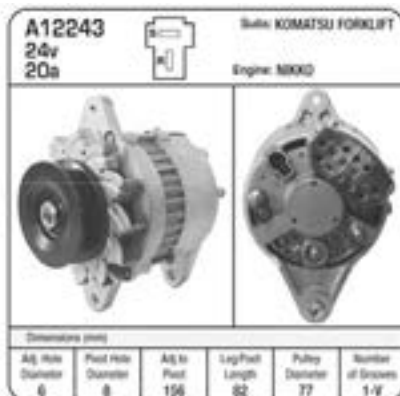

SM51747

STARTER JOHN DEERE W/
KOHLER ENGINE
Manufacturers: John Deere, Kohler

KOMATSU

A1200N

ALTERNATOR NIKKO 24V
30A 4BD1T
Manufacturers: Komatsu,
Isuzu

A12243

ALT KOMATSU 24V 20A
WAS A900N
Manufacturers: Forklift,
Komatsu