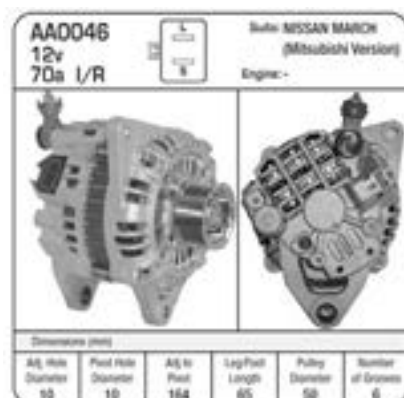

AA0046
ALT MITSU 12V SUIT NISSAN
MARCH
Manufacturer: Nissan