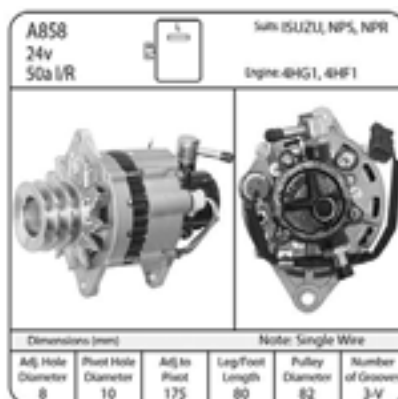

A855

ALTERNATOR 24V 50CC VAC ISUZU
Manufacturer: Isuzu

A856

ALTERNATOR ISUZU 24V VAC 4BD1
Manufacturer: Isuzu

A857

Replace with A8524
Manufacturer: Isuzu

A858

ALTERNATOR 24V 80A ISUZU 1 WIRE
Manufacturer: Isuzu