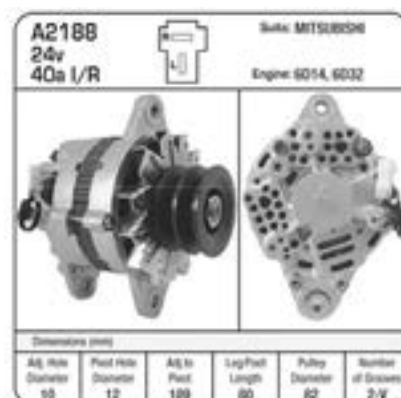

A2187

ALTERNATOR 24V 30A MIT 6D10/22
Manufacturer: Mitsubishi

A2188

ALT 24V40AMP MITSU D/PULLEY
Manufacturer: Mitsubishi

MITSUBISHI

A2188-60
ALT 24V 60AMP MITSU
D/PULLEY MD
Manufacturer: Mitsubishi

A2188BL
ALTERNATOR 24V BRUSHLESS
6CYL MITSU
Manufacturer: Mitsubishi