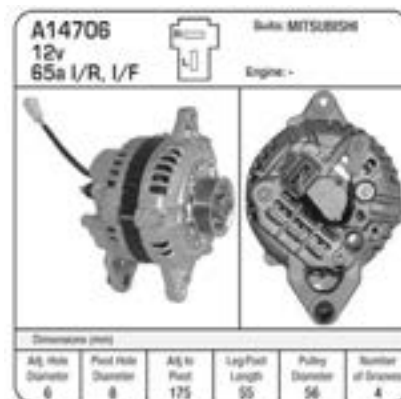

A14706

ALT.MITSU IF/IR R&L 4R18 EX FAN
Manufacturer: Mitsubishi