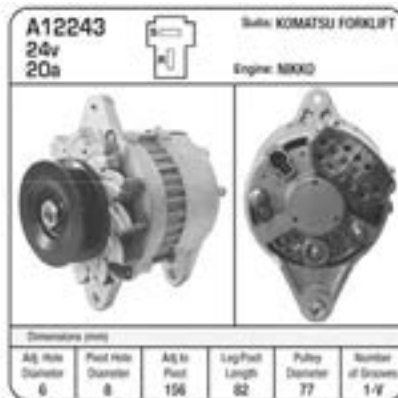

STR 28MT 24V 10THX32 WET
CUMMINS
Manufacturers: Cummins,
Delco

S9034

STARTER 24V ND WET
(CUMMINS)10TH
Manufacturers: Komatsu,
Cummins

FORKLIFT

A12180

ALT, 12V KUBOTA, FORKL, IG & L
Manufacturers: Forklift,
Kubota

A12184

ALTERNATOR 12v TOYOTA
FORK 55A
Manufacturers: Forklift,
Toyota, Kubota

A12187

ALTERNATOR 12V ND TOY
F/HOIST
Manufacturers: Forklift,
Toyota, Kubota

A12210

ALTERNATOR TOYOTA F/LIFT
24V 20a
Manufacturers: Forklift,
Toyota, Kubota

A12243

ALT KOMATSU 24V 20A WAS
A900N
Manufacturers: Forklift,
Komatsu

A12357

ALTERNATOR 12V ND
FORKLIFT
Manufacturers: Forklift,
Toyota

A13171

ALT.TOYOTA EXT REG, EXT FAN,
1979-82
Manufacturers: Toyota,
Forklift