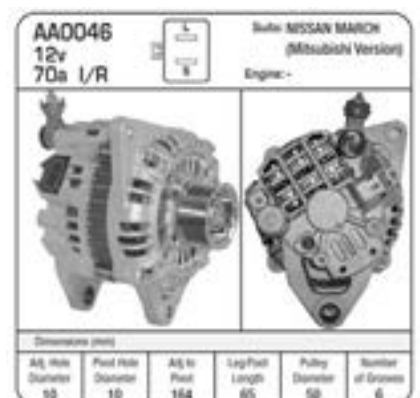

AA0046
ALT MITSU 12V SUIT NISSAN
MARCH
Manufacturer: Nissan