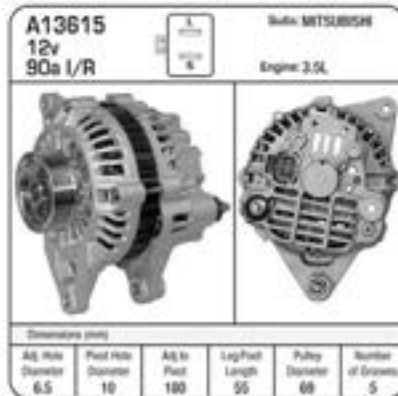

A13615

ALT.MITSUBISHI PAJERO V6
Manufacturer: Mitsubishi