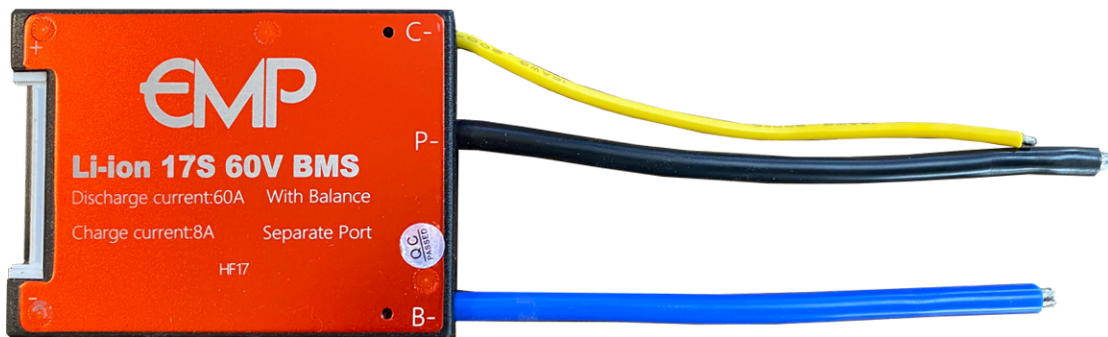

## WHAT WE BUILD WITH

**Battery Cells:** We use high-rated flagship cells for all new builds and rebuilds.

**LG MJ1  
Range Cell**

**Sanyo 18650  
Range Cell**

**Samsung 30Q  
Power Cell**

**Batter Management System:** Our customized units range from 20A to 150A