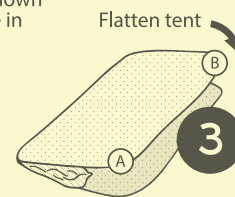

Fold Down Instructions for Carrying Bag Storage:

The PBS KIDS logo is a registered trademark of PBS and is used with permission.