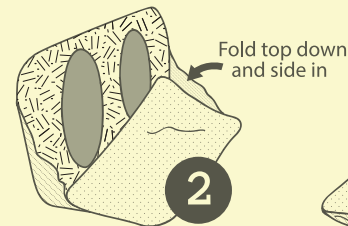

Fold Down Instructions for Carrying Bag Storage: