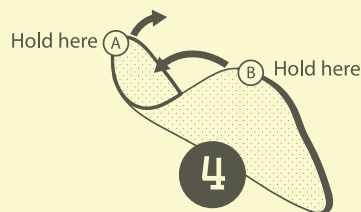

Fold Down Instructions for Carrying Bag Storage: