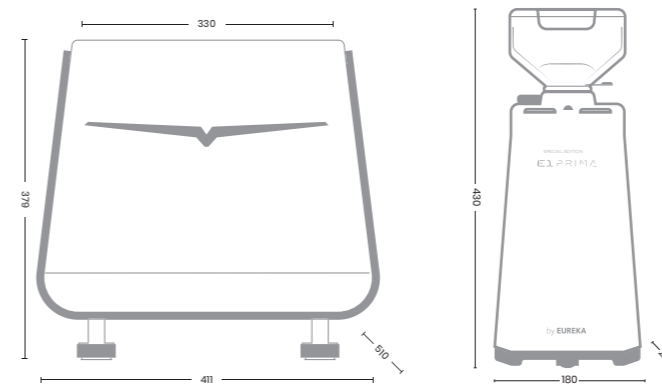

VOLTAGE [V]	200/240 110/120
FREQUENCY [Hz]	50/60 60
POWER [W]	350/450
RPM	1290 1650
BEAN HOPPER CAPACITY [g]	510
BURRS	65 mm
MAXIMUM DAILY PRODUCTION [kg]	4
NET WEIGHT [kg]	9,5
HEIGHT [mm]	430
WIDTH [mm]	180
DEPTH [mm]	227