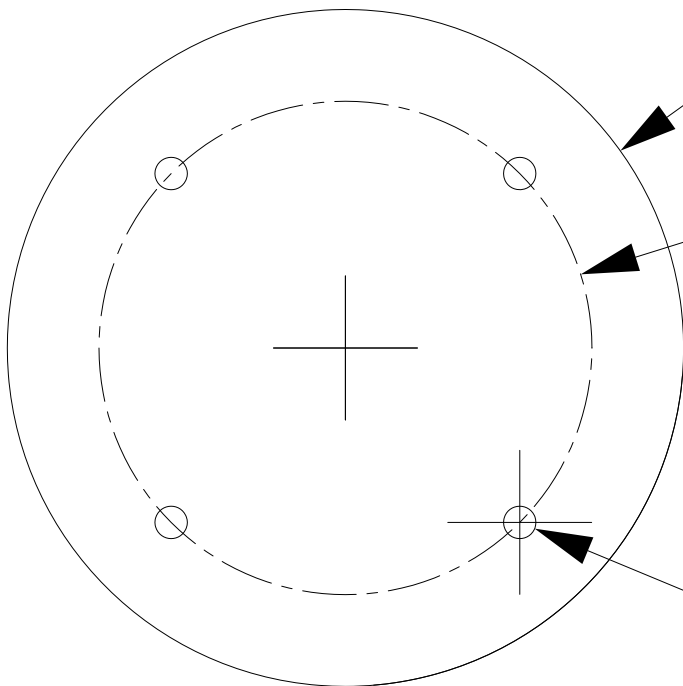

### Video

<b>Video Compression</b>	H.265; H.264; H.264B; MJPEG (only supported by the sub stream)
<b>Smart Codec</b>	Smart H.265+; Smart H.264+
<b>Video Frame Rate</b>	Main stream: 2880 × 1620 (1 fps–20 fps), 2688 × 1520 (1 fps–25/30 fps) Sub stream: 704 × 576 (1 fps–25 fps), 704 × 480 (1 fps–30 fps) *The values above are the max. frame rates of each stream; for multiple streams, the values will be subjected to the total encoding capacity.
<b>Stream Capability</b>	2 streams
<b>Resolution</b>	2880 × 1620 (2880 × 1620); 2688 × 1520 (2688 × 1520); 2560 × 1440 (2560 × 1440); 3M (2048 × 1536); 2304 × 1296 (2304 × 1296); 1080p (1920 × 1080); 1.3M (1280 × 960); 720p (1280 × 720); D1 (704 × 576/704 × 480); VGA (640 × 480); CIF (352 × 288/352 × 240)

mm[inch]

Ø94 [Ø3.7]

Ø68.5 [Ø2.7]

Ø4.5 [Ø0.18]

All specifications are subject to change without notice. Copyright © Luxrite Ltd. All rights reserved