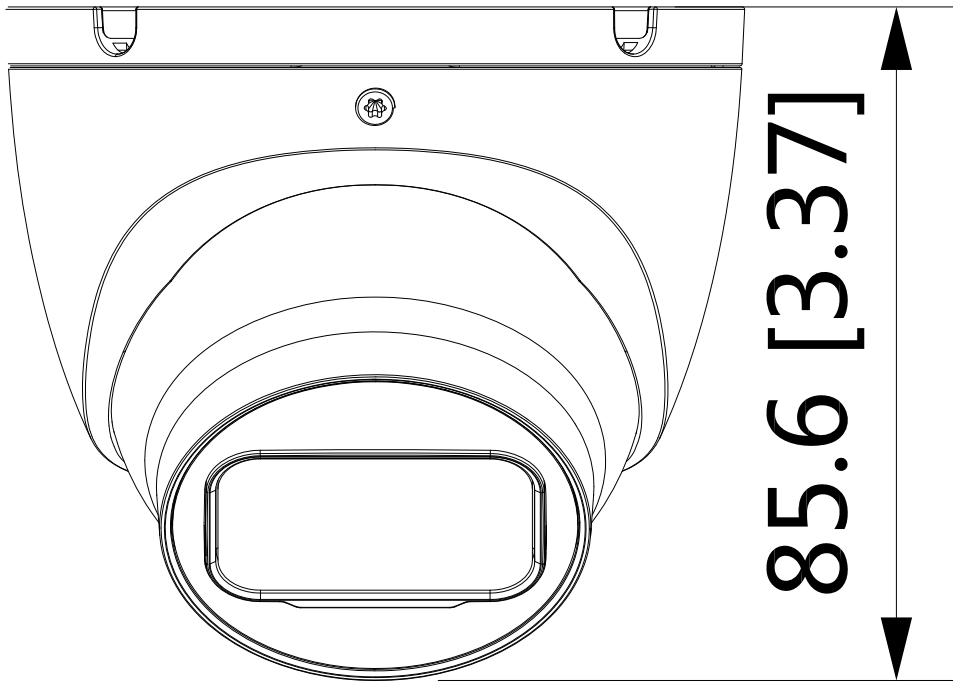

(continued)

<b>S/N Ratio</b>	> 56 dB
<b>Illumination Distance</b>	30 m (98.43 ft) (IR)
<b>Illuminator On/Off Control</b>	Auto/Manual
<b>Illuminator Number</b>	1 (IR LED)
<b>Pan/Tilt/Rotation Range</b>	Pan: 0°–360° / Tilt: 0°–78° / Rotation: 0°–360°

### Lens

<b>Lens Type</b>	Fixed-focal
<b>Lens Mount</b>	M12
<b>Focal Length</b>	2.8 mm
<b>Max. Aperture</b>	F2.0
<b>Field of View</b>	Horizontal: 106°; Vertical: 56°; Diagonal: 125°
<b>Iris Control</b>	Fixed
<b>Close Focus Distance</b>	0.8 m (2.62 ft)

mm[inch]

Ø94 [Ø3.7]

Ø68.5 [Ø2.7]

Ø4.5 [Ø0.18]

All specifications are subject to change without notice. Copyright © Luxrite Ltd. All rights reserved