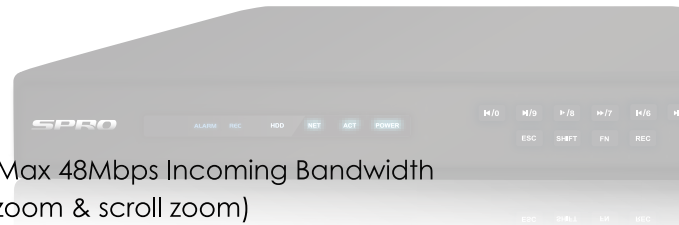

### Key Features:

- 24 channel recording (16 channel BNC + 8 channel 8MP IP)
- 5 IN 1 ( CVI / TVI / AHD / ANALOGUE / IP )
- P2P (no port forwarding required) - Apple app/Android app/Windows PC/Apple Mac PC
- 4K(1~7fps), 5MP(1~12fps), 4MP/3MP@15fps, 1080P/720P@25fps
- 8MP IP realtime recording
- ONVIF 2.4 compatible
- IP spot via network (no convertor required)
- 16 channel playback at the same time
- Max 24 channels IP camera inputs, each channel up to 8MP, Max 48Mbps Incoming Bandwidth
- PTZ control over 1 co-ax cable (mouse control on DVR - area zoom & scroll zoom)
- Instant playback on one channel when others are on live viewing
- Smart search & email notification (snapshot)
- Intelligent feature : Facial & Tripwire detection (BNC channel only)
- Backup footage by video clip while viewing playback

## SPECIFICATIONS

**Model Number** DHDVR24-B4-V2

**DVR Capacity**

Recording System		Recording Ability	Playback Ability
Resolution		4K (8MP)	4K (8MP)
Channels		24 channel (16 x BNC + 8 x IP)	16 channel
Input		12 FPS	12 FPS
<b>Standard</b>	5 IN 1	15 FPS	15 FPS
4MP-N	IP	25 FPS	25 FPS
1080P		25 FPS	4CH @ 25 FPS
960H		25 FPS	4CH @ 25 FPS