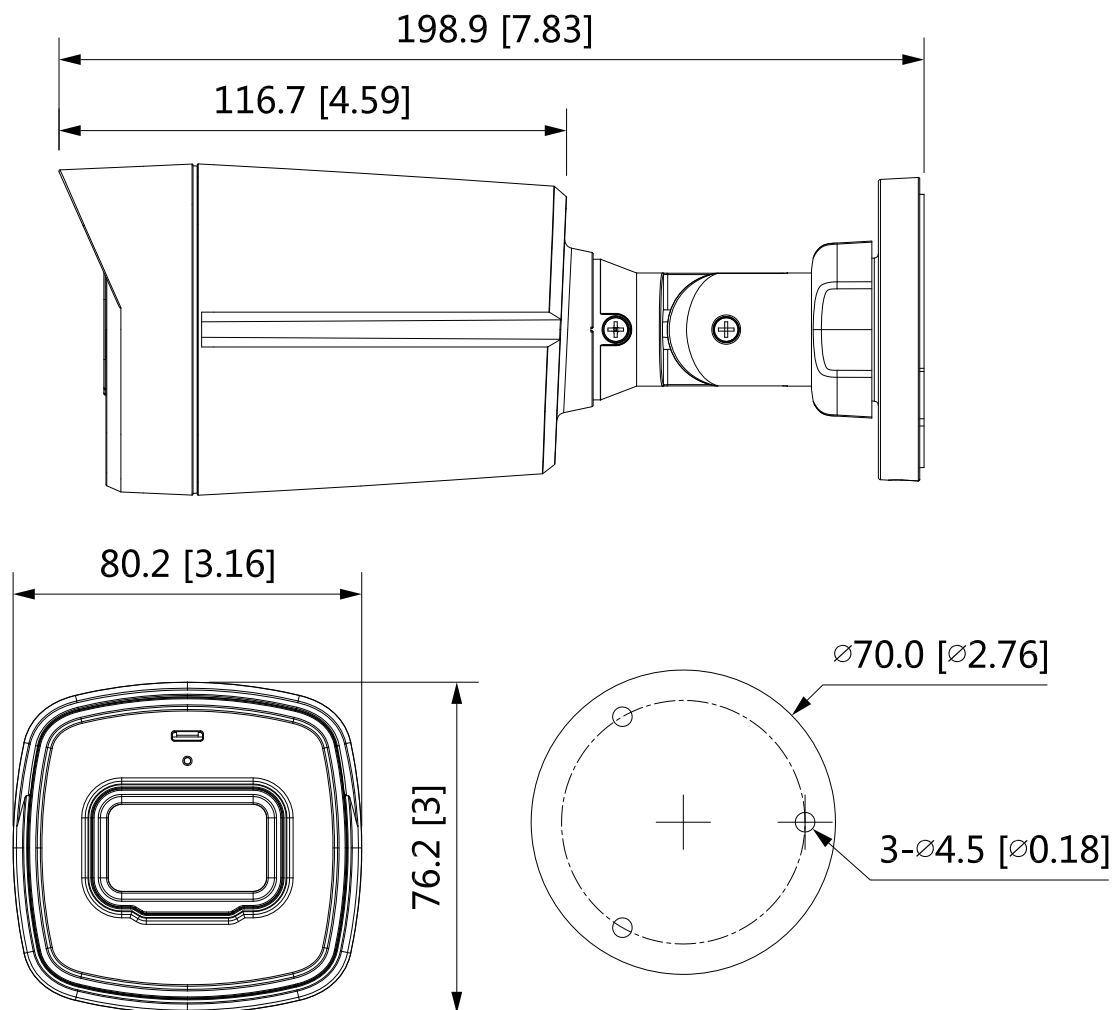

#### Key Features:

- 8 megapixel
- 2.7-13.5mm motorised Lens
- Up to 60m IR distance (smart IR)
- IP67 waterproof
- DC12V

#### SPECIFICATIONS

Model Number	DHQ80/ARW/60M
Image Sensor	1/2.7" CMOS
Effective Pixels	3840(H)×2160(V), 8MP
Electronic Shutter Speed	1/3s-1/100000s
Min. Illumination	0.03Lux/F1.7, 30IRE, 0Lux IR on
Max. IR LEDs Length	Distance up to 60m
IR On/Off Control	Auto/ Manual
IR LEDs	4

(continued)

**Pan/Tilt/Rotation****Pan/Tilt/Rotation Range** Pan:0°~360° / Tilt: 0° ~ 90° / Rotation: 0° ~ 360°**Lens****Lens Type** Motorized lens**Mount Type** φ14**Focal Length** 2.7mm–13.5mm**Max Aperture** F1.7**Angle of View** H.: 105°–33° × V.: 56°–18°× D.: 126°–38°**Iris type** Fixed Iris**Close Focus Distance** 0.8m**DORI Distance** Detect: 90-264m | Observe: 36-106m | Recognize: 18-53m | Identify: 9-26m**Video****Resolution** 4K (3840×2160); 5M (2592×1944); 4M (2560×1440);  
960H (960× 576/960×480)**Frame Rate** CVI: 4K@15fps; 5M@20fps; 4M@25fps, CVBS: PAL/NTSC**Day/Night** Auto switch by ICR**BLC Mode** BLC / HLC / WDR**WDR** 120dB**White Balance** Auto / Manual**Gain Control** Auto / Manual**Noise Reduction** 2D&3D NR**Smart IR** Yes**Electronic Defog** Yes**Digital Zoom** 4X**Mirror** Off/On**Privacy Masking** Off/On (8 Area, Rectangle)**Port****Audio Port** N/A**Video Port** Video output: HDCVI

## General

<b>Power Supply</b>	12V DC $\pm$ 30%
<b>Power Consumption</b>	Max 11W (12V DC, IR on)
<b>Operating Conditions</b>	-30°C ~ +60°C / Less than 90% RH
<b>Storage Conditions</b>	-30°C ~ +60°C / Less than 90% RH
<b>Ingress Protection</b>	IP67
<b>Casing</b>	Aluminium
<b>Dimensions</b>	244mm×90mm×90mm (9.61"×3.5"×23.5")
<b>Net Weight</b>	0.42kg (0.93lb)
<b>Gross Weight</b>	0.53kg (1.17lb)