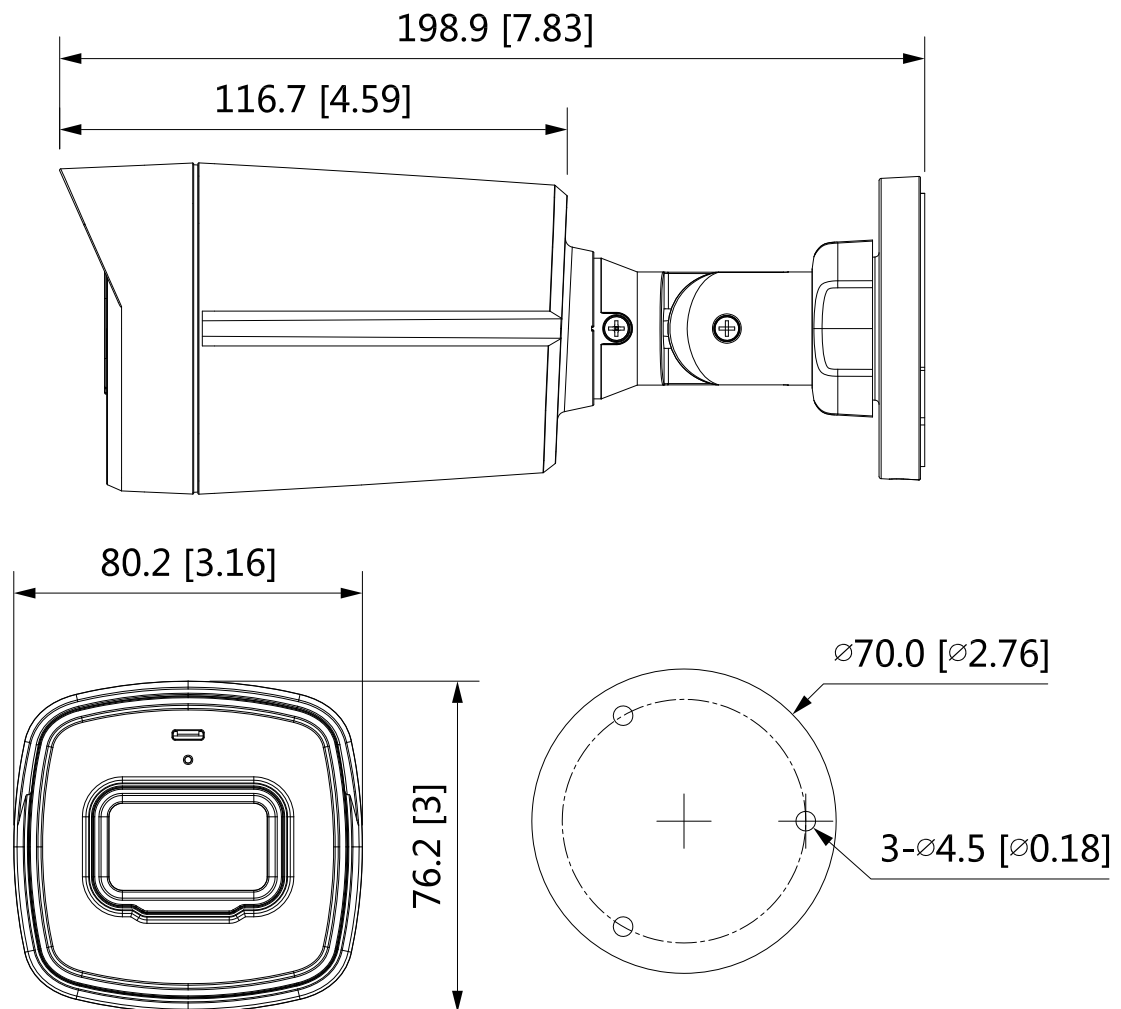

- 8MP(4K) @ 15fps
- 2.8mm fixed Lens
- Up to 80m IR distance (Smart IR)
- 4 in 1 video output (TVI/AHD/CVI/CVBS)
- IP66 waterproof
- DC 12V

SPECIFICATIONS

Model Number	DHQ80/28RG/80M-4
Image Sensor	1/2.7" CMOS
Effective Pixels	3840(H)×2160(V), 8MP
Electronic Shutter Speed	1/3s-1/100000s
Min. Illumination	0.03Lux/F2.0, 30IRE, 0Lux IR on
Max. IR LEDs Length	Up to 80m
IR On/Off Control	Auto/ Manual
IR LEDs	2
Pan/Tilt/Rotation	
Pan/Tilt/Rotation Range	Pan:0°~360° / Tilt: 0° ~ 90° / Rotation: 0° ~ 360°

(continued)

Lens

Lens Type	Fixed lens
Mount Type	M12
Focal Length	2.8mm
Max Aperture	F2.0
Angle of View	125°×105°×56° (diagonal×horizontal×vertical)
Iris type	Fixed Iris
Close Focus Distance	1m
DORI Distance	Detect: 75m Observe: 30m Recognize: 15m Identify: 8m

Video

Resolution	4K (3840×2160); 5M (2592×1944); 4M (2560×1440); 960H (960× 576/960×480)
Frame Rate	CVI: 4K@15fps; 5M@20fps; 4M@25fps, CVBS: PAL/NTSC AHD: 4K@15fps; 5M@20fps; 4M@25fps TVI: 4K@15fps; 5M@20fps; 4M@25fps
Day/Night	Auto (ICR) / Manual
BLC Mode	BLC / HLC / WDR
WDR	120dB
White Balance	Auto / Manual
Gain Control	Auto / Manual
Noise Reduction	2D&3D NR
Smart IR	Yes
Electronic Defog	Yes
Digital Zoom	4X
Mirror	Off/On
Privacy Masking	Off/On (8 Area, Rectangle)

Port

Video Port	Video output choices of CVI/TVI/AHD/CVBS by one BNC port
-------------------	--

General

Power Supply	12V DC ±30%
---------------------	-------------

Power Consumption	Max 11.3W (12V DC, IR on)
Operating Conditions	-30°C ~ +60°C / Less than 90% RH
Storage Conditions	-30°C ~ +60°C / Less than 90% RH
Ingress Protection	IP67
Casing	Metal front cover + plastic main body
Dimensions	244mm×90mm×90mm (9.61"×3.5"×23.5")
Net Weight	0.42kg (0.93lb)
Gross Weight	0.53kg (1.17lb)