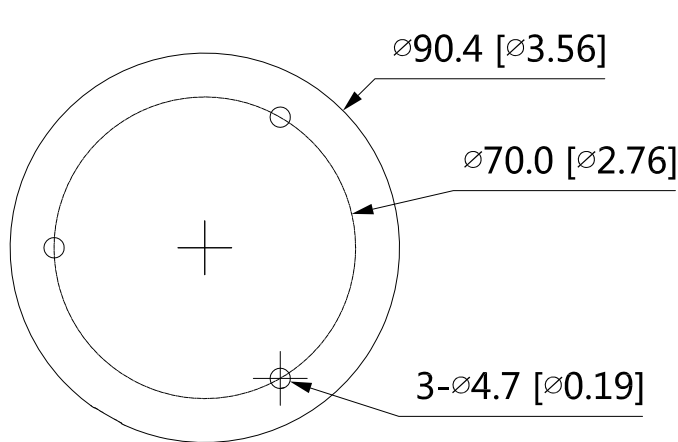

CCTVOUTLET

All specifications are subject to change without notice. Copyright © RealTime Ltd. All rights reserved