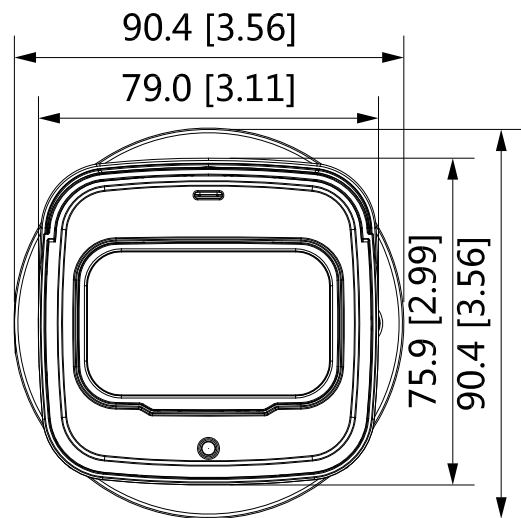

CCTVOUTLET

All specifications are subject to change without notice. Copyright © RealTime Ltd. All rights reserved