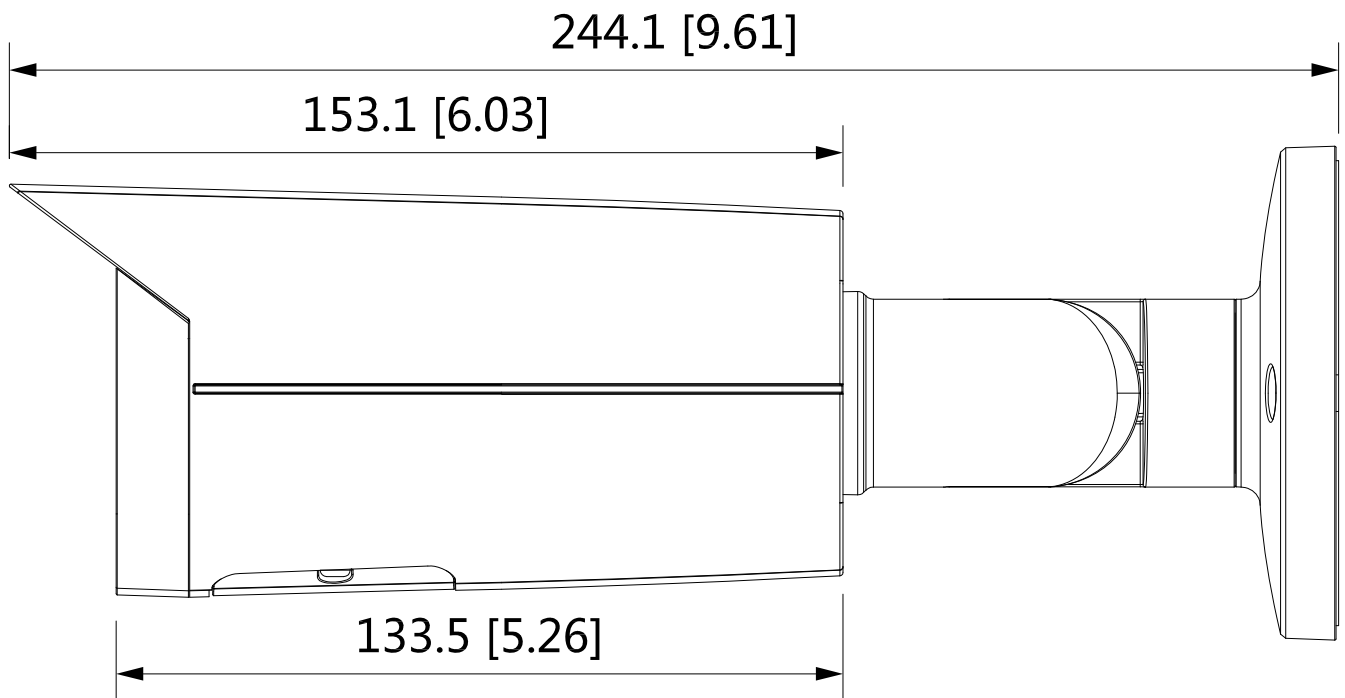

Key Features:

- 8 Megapixel progressive scan CMOS
- Motorised Lens : 2.7-13.5mm
- 15fps@4K(3840×2160),25fps@4M(2688 x 1520)
- Starlight Technology
- WDR(120dB), Day/Night(ICR), 3DNR, AWB, AGC, BLC
- Supports up to 256GB micro SD card
- Max. IR LEDs Length 60m
- IP67 waterproof
- DC 12V / PoE

SPECIFICATIONS

Model Number	DHIPQ80/ARW/60M
Image Sensor	1/2.7" 8Megapixel progressive CMOS
Effective Pixels	3840(H) x 2160(V)
RAM	256 MB
Scanning System	Progressive
Electronic Shutter Speed	Auto/Manual 1/3 s–1/100,000 s
Min. Illumination	0.008 Lux@F1.5
IR Distance	60 m
IR On/Off Control	Auto/Manual
IR LEDs Number	4

Gain Control	Auto/Manual
Noise Reduction	3D DNR
Motion Detetion	Off / On (4 Zone, Rectangle)
Region of Interest	Yes (4 areas)
Smart IR	Yes
Image Rotation	0°/90°/180°/270° (Supports 90°/270° with 2688 × 1520 resolution and lower.)
Mirror	Yes
Privacy Masking	4 Areas
Network	
Ethernet	RJ-45 (10/100Base-T)
Protocol	IPv4; IPv6; HTTP; HTTPS; TCP; UDP; ARP; RTP ; RTSP; RTCP; RTMP; SMTP; FTP; SFTP; DHCP; DNS; DDNS; QoS; UPnP; NTP; Multicast; ICMP; IGMP; NFS; PPPoE; 802.1x; Bonjour
Interoperability	ONVIF(Profile S/Profile G/Profile T); CGI; P2P; Milestone; Genetec
Max. User Access	20 Users
Edge Storage	NAS / Local PC for instant recording / Micro SD Card (support max. 256 GB)
Web Viewer	IE, Chrome, Firefox, Safari
Management Software	SPRO CSS
Smart Phone	iPhone, iPad & Android
General	
Power Supply	12V DC/PoE (802.3af)
Power Consumption	<9.9W
Operating Conditions	-30° C ~ +60° C / Less than 95% RH
Storage Conditions	-30° C ~ +60° C / Less than 95% RH
Ingress Protection	IP67
Casing	Metal
Dimensions	Φ244.1 mm × 90.4 mm
Net Weight	0.86 kg
Gross Weight	1.10 kg