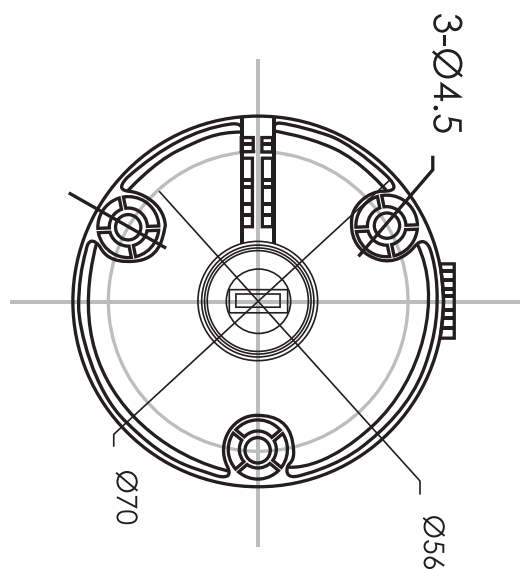

(continued)

Alarm	N/A
PIR Sensor Range	N/A
General	
Power Supply	DC12V, PoE (802.3af)
Power Consumption	<3.7W(IR on)
Working Environment	-30°C~+60°C, Less than 95% RH
Ingress Protection	IP66
Vandal Resistance	N/A
Dimensions	Ø70mm × 165mm
Weight	0.38Kg(with package 0.44 Kg)

CCTVOUTLET

All specifications are subject to change without notice. Copyright © RealTime Ltd. All rights reserved