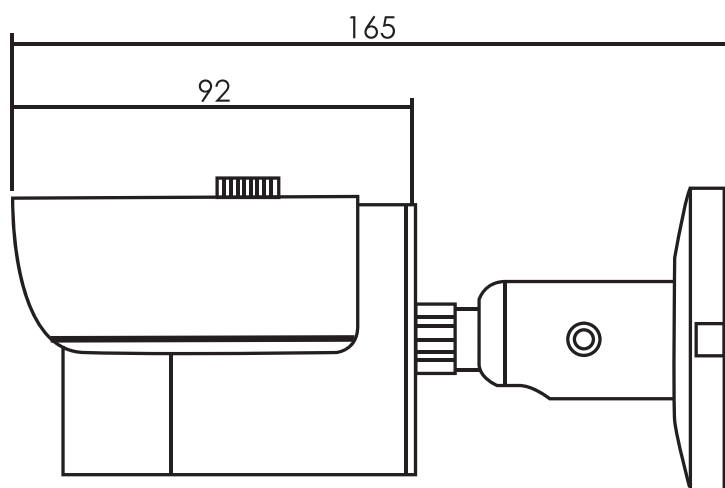

#### SPECIFICATIONS

Model Number	DHIPQ40/28RW
Image Sensor	4 Megapixel progressive scan CMOS
Effective Pixels	2688(H) x 1520(V)
Scanning System	Progressive
Electronic Shutter Speed	Auto/Manual, 1s~1/100000s
Min. Illumination	0.1Lux/F2.0(Color), 0Lux/F2.0(IR on)
S/N Ratio	More than 40dB
Video Output	N/A
Camera Features	
Max. IR LEDs Length	15m

(continued)

<b>Alarm</b>	N/A
<b>PIR Sensor Range</b>	N/A
<b>General</b>	
<b>Power Supply</b>	DC12V, PoE (802.3af)
<b>Power Consumption</b>	<3.7W(IR on)
<b>Working Environment</b>	-30°C~+60°C, Less than 95% RH
<b>Ingress Protection</b>	IP66
<b>Vandal Resistance</b>	N/A
<b>Dimensions</b>	Ø70mm × 165mm
<b>Weight</b>	0.38Kg(with package 0.44 Kg)