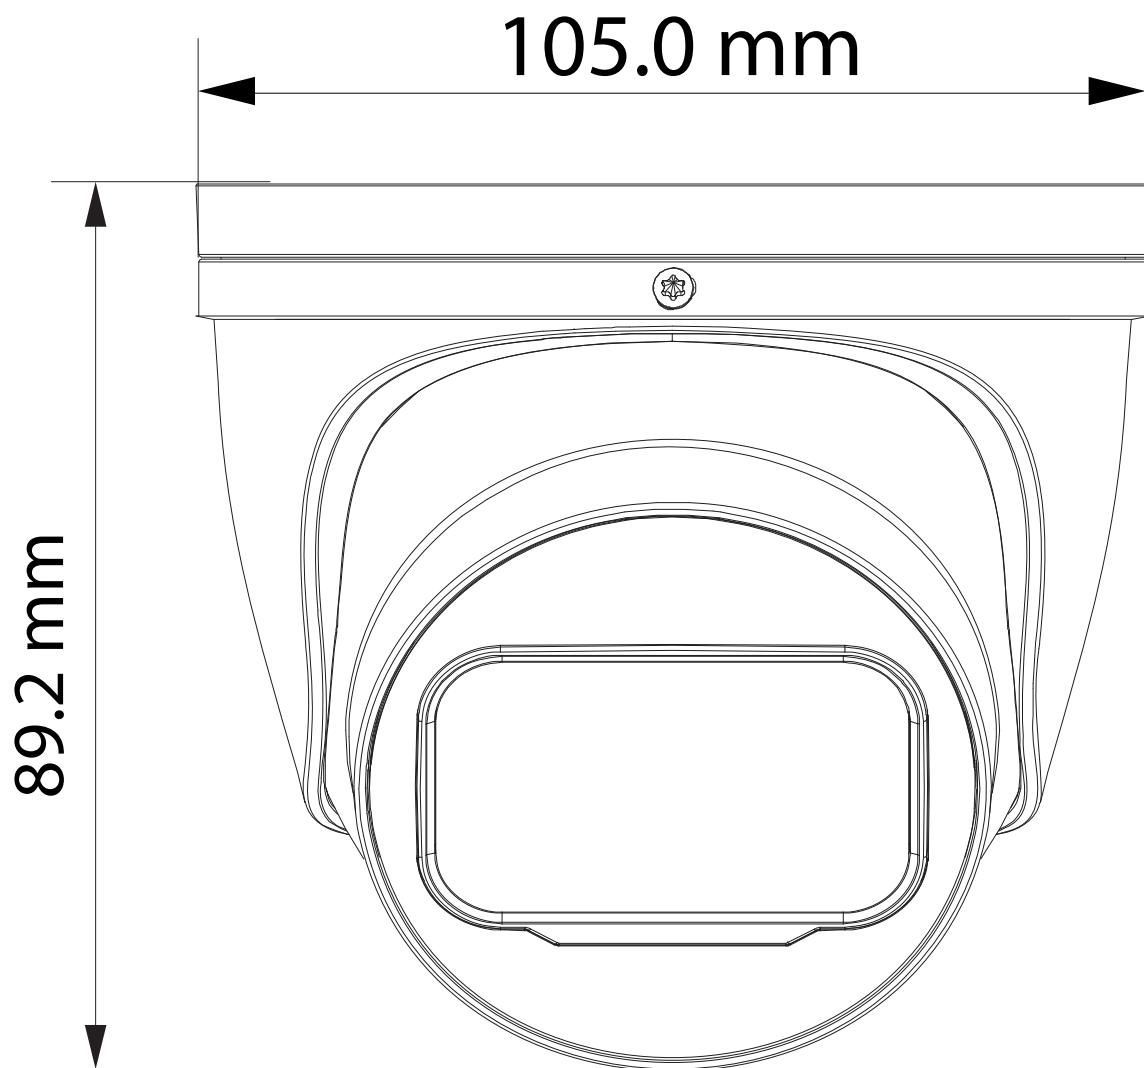

CCTV **OUTLET**

All specifications are subject to change without notice. Copyright © RealTime Ltd. All rights reserved