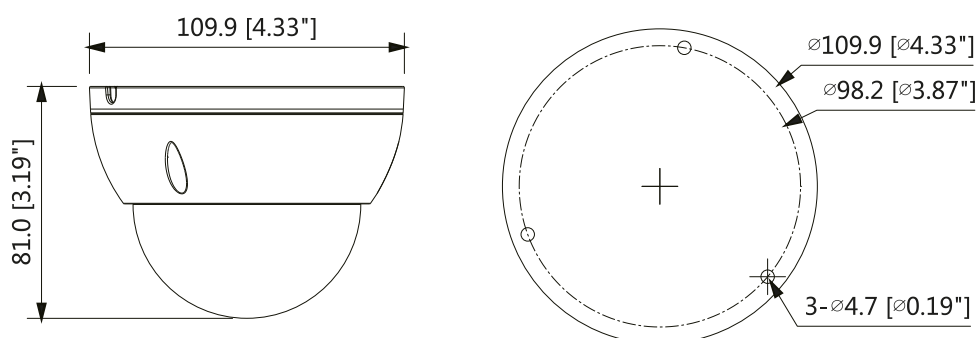

Mirror	Off / On
Privacy Masking	Off / On (4 Area, Rectangle)
Network	
Ethernet	RJ-45 (10/100Base-T)
Protocol	HTTP; HTTPS; TCP; ARP; RTSP; RTP; UDP; SMTP; FTP; DHCP; DNS; DDNS; PPPOE; IPv4/v6; QoS; UPnP;NTP; Bonjour; 802.1x; Multicast; ICMP; IGMP; SNMP
Interoperability	ONVIF, PSIA, CGI
Streaming Method	Unicast / Multicast
Max. User Access	10 Users
Edge Storage	Local PC for instant recording
Web Viewer	IE, Chrome, Firefox, Safari
Smart Phone	iPhone, iPad & Android
General	
Power Supply	DC12V, PoE (802.3af)(Class 0)
Power Consumption	< 5.5W
Operating Condition	-30° C ~ +60° C (-22° F ~ +140° F) / Less than 95% RH
Storage Conditions	-30° C ~ +60° C (-22° F ~ +140° F) / Less than 95% RH
Ingress Protection	IP67
Vandal Resistance	IK10
Casing	Metal
Dimensions	Φ109.9mm × 81mm (4.33" x 3.19")
Net Weight	0.41Kg
Gross Weight	0.53Kg

CCTVOUTLET

All specifications are subject to change without notice. Copyright © RealTime Ltd. All rights reserved