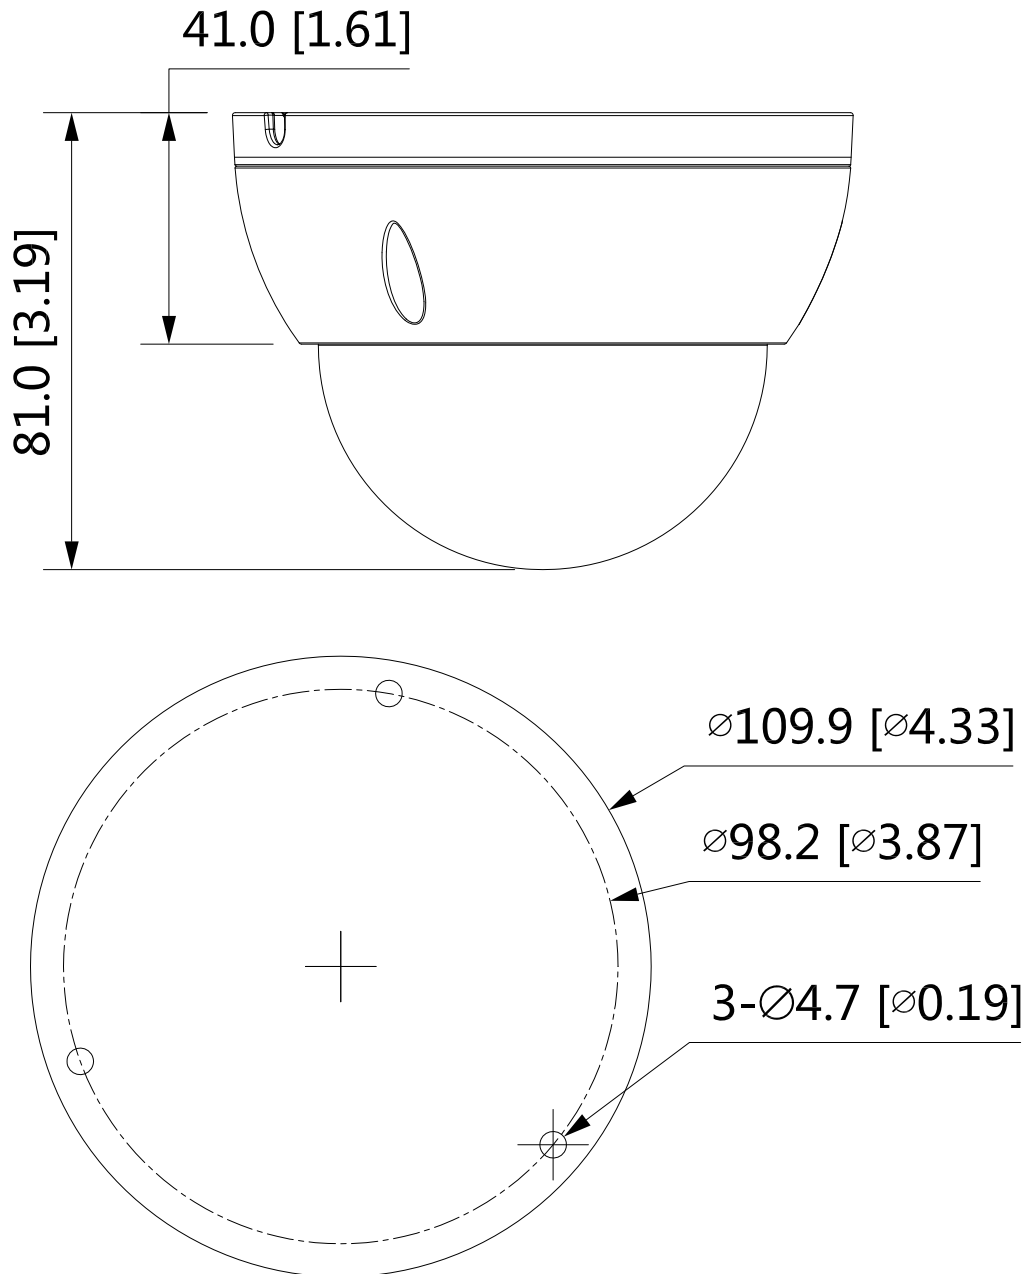

SPECIFICATIONS

Model Number	DHIPD80/28RV-G-V2
Image Sensor	1/2.7" 8Megapixel progressive CMOS
Max. Resolution	3840(H) x2160(V)
ROM	128 MB
RAM	256 MB
Scanning System	Progressive
Electronic Shutter Speed	Auto/Manual, 1/3~1/100000s
Min. Illumination	0.009 Lux@F2.0
S/N Ratio	>56 dB
Illumination Distance	30 m (98.43 ft)
Illuminator On/Off Control	Auto/Manual

(continued)

(continued)

Illuminator Number	3 (IR LED)
Pan/Tilt/Rotation Range	Pan: 0°–355°, Tilt: 0°–65°, Rotation: 0°–355°
Lens	
Lens Type	Fixed
Mount Type	M12
Focal Length	2.8mm
Max. Aperture	F2.0
Field of View	Horizontal 105° × Vertical 56° × Diagonal 125°
Iris Type	Fixed
Close Focus Distance	1.0 m (3.3 ft)
DORI Distance	Detect: 74.7m, Observe: 29.9m, Recognize: 14.9m, Identify: 7.5m
Smart Event	
IVS	Tripwire; intrusion
Video	
Video Compression	H.265; H.264; H.264B; MJPEG (only supported by the sub stream)
Smart Codec	Smart H.265+/ Smart H.264+
Video Frame Rate	Main stream: 3840 × 2160 (1 fps–15 fps), 2688 × 1520 (1 fps–25/30 fps) Sub stream: 704 × 576 (1 fps–25 fps), 704 × 480 (1 fps–30 fps)
Stream Capability	2 Streams
Resolution	3840 × 2160 (3840 × 2160); 3072 × 2048 (3072 × 2048); 3072 × 1728 (3072 × 1728); 2592 × 1944 (2592 × 1944); 2688 × 1520 (2688 × 1520); 3M (2048 × 1536); 2304 × 1296 (2304 × 1296); 1080p (1920 × 1080); 1.3M (1280 × 960); 720p (1280 × 720); D1 (704 × 576/704 × 480); VGA (640 × 480); CIF (352 × 288/352 × 240)
Bit Rate Control	CBR/VBR
Video Bit Rate	H.264: 32Kbps~8192Kbps H.265: 16Kbps~8192Kbps
Day/Night	Auto(ICR) / Color / B/W
BLC	Yes
HLC	Yes
WDR	120 dB
White Balance	Auto/natural/street lamp/outdoor/manual/regional custom
Gain Control	Auto/Manual

Structure

Casing	Metal
Dimensions	81 mm × Φ 109.9 mm (3.19" × Φ 4.33")
Net Weight	0.350 kg (0.77 lb)
Gross Weight	0.491 kg (1.08 lb)

CCTV OUTLET

All specifications are subject to change without notice. Copyright © RealTime Ltd. All rights reserved