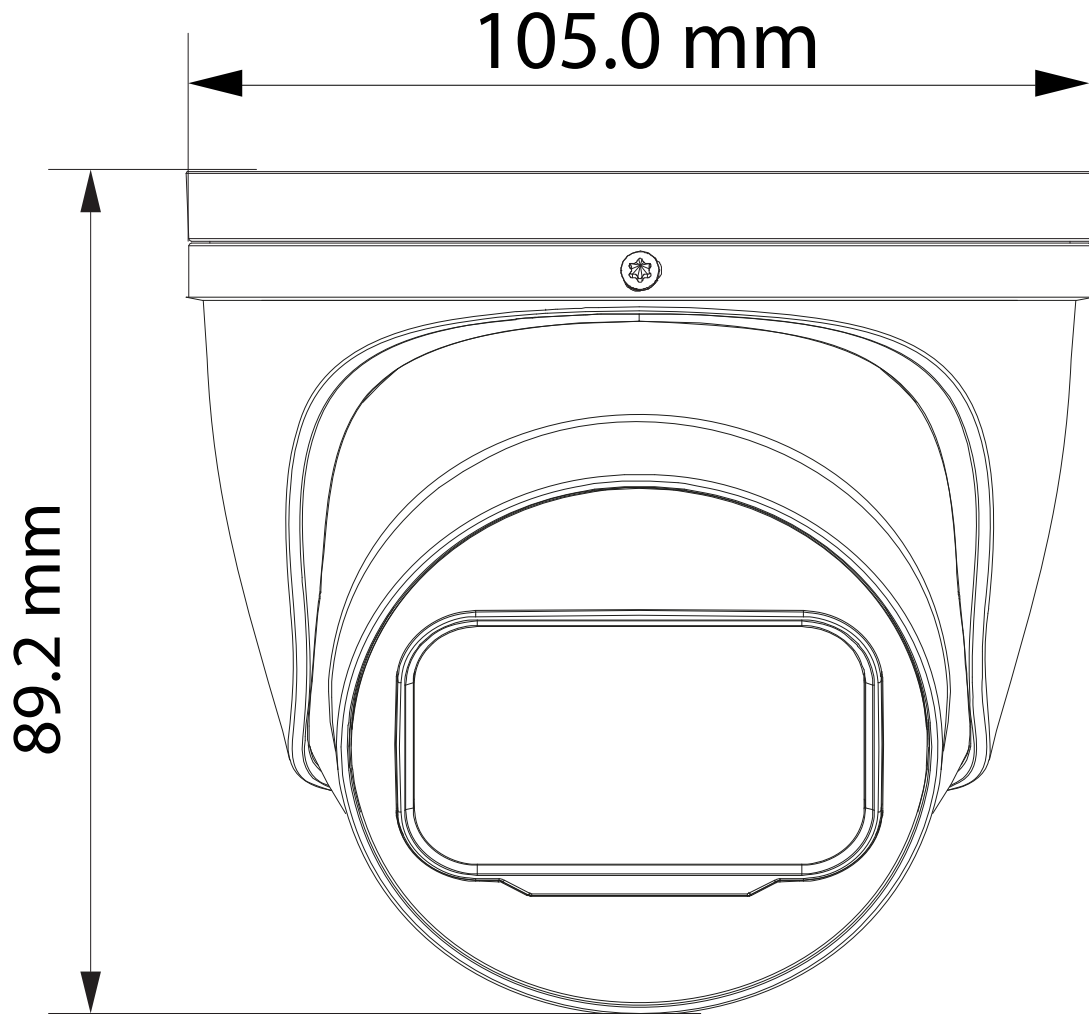

CCTV **OUTLET**

All specifications are subject to change without notice. Copyright © RealTime Ltd. All rights reserved